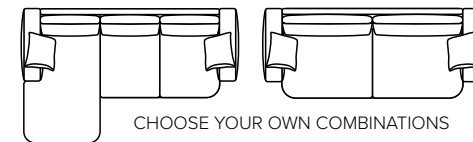

AURORA

Made for moments that last

bellus®

cloud.