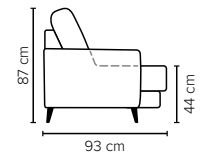

COMBINATIONS

Choose from available sofa models

bellus®