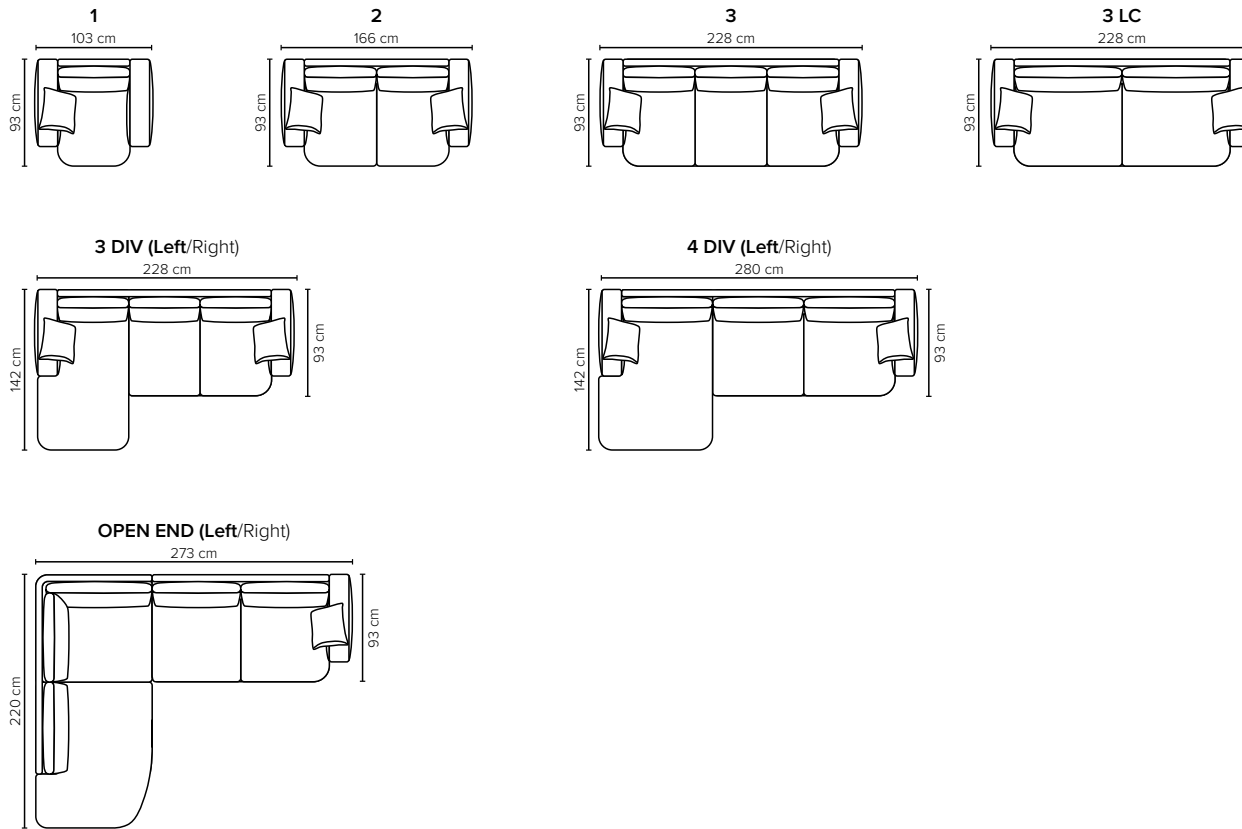

COMBINATIONS

Choose from available sofa models

bellus®

- **SEAT:** Cloud System: Pocket springs + HR Foam 35 kg covered with memory foam and 200 g fiber
- **BACK:** Siliconized polyester fiber
  Loose seat cushions and loose back cushions
- **ARMREST:** Foam 25 kg

- **DECO PILLOWS:** 1 deco pillow per armrest size 40x40 cm (available for fabric sofas)
  1 deco pillow per corner 40x40
- **FRAME:** Plywood + wood
  No-Sag springs
- **LEG OPTIONS:** Standard: Leg 53 (metal, h: 13 cm)
  Optional: Leg 50 (wooden, h: 12 cm)