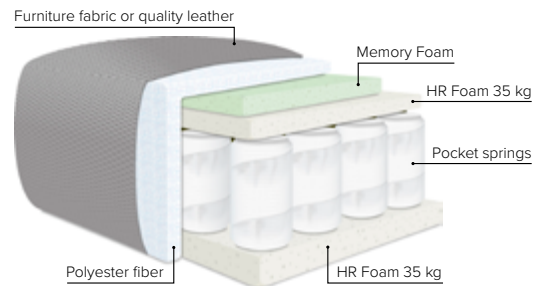

# COMBINATIONS

Choose from available sofa models

bellus®

- SEAT:** Cloud System: Pocket springs + HR Foam 35 kg covered with memory foam and 200 g fiber
- BACK:** Siliconized polyester fiber  
Loose seat cushions and loose back cushions
- ARMREST:** Foam 25 kg