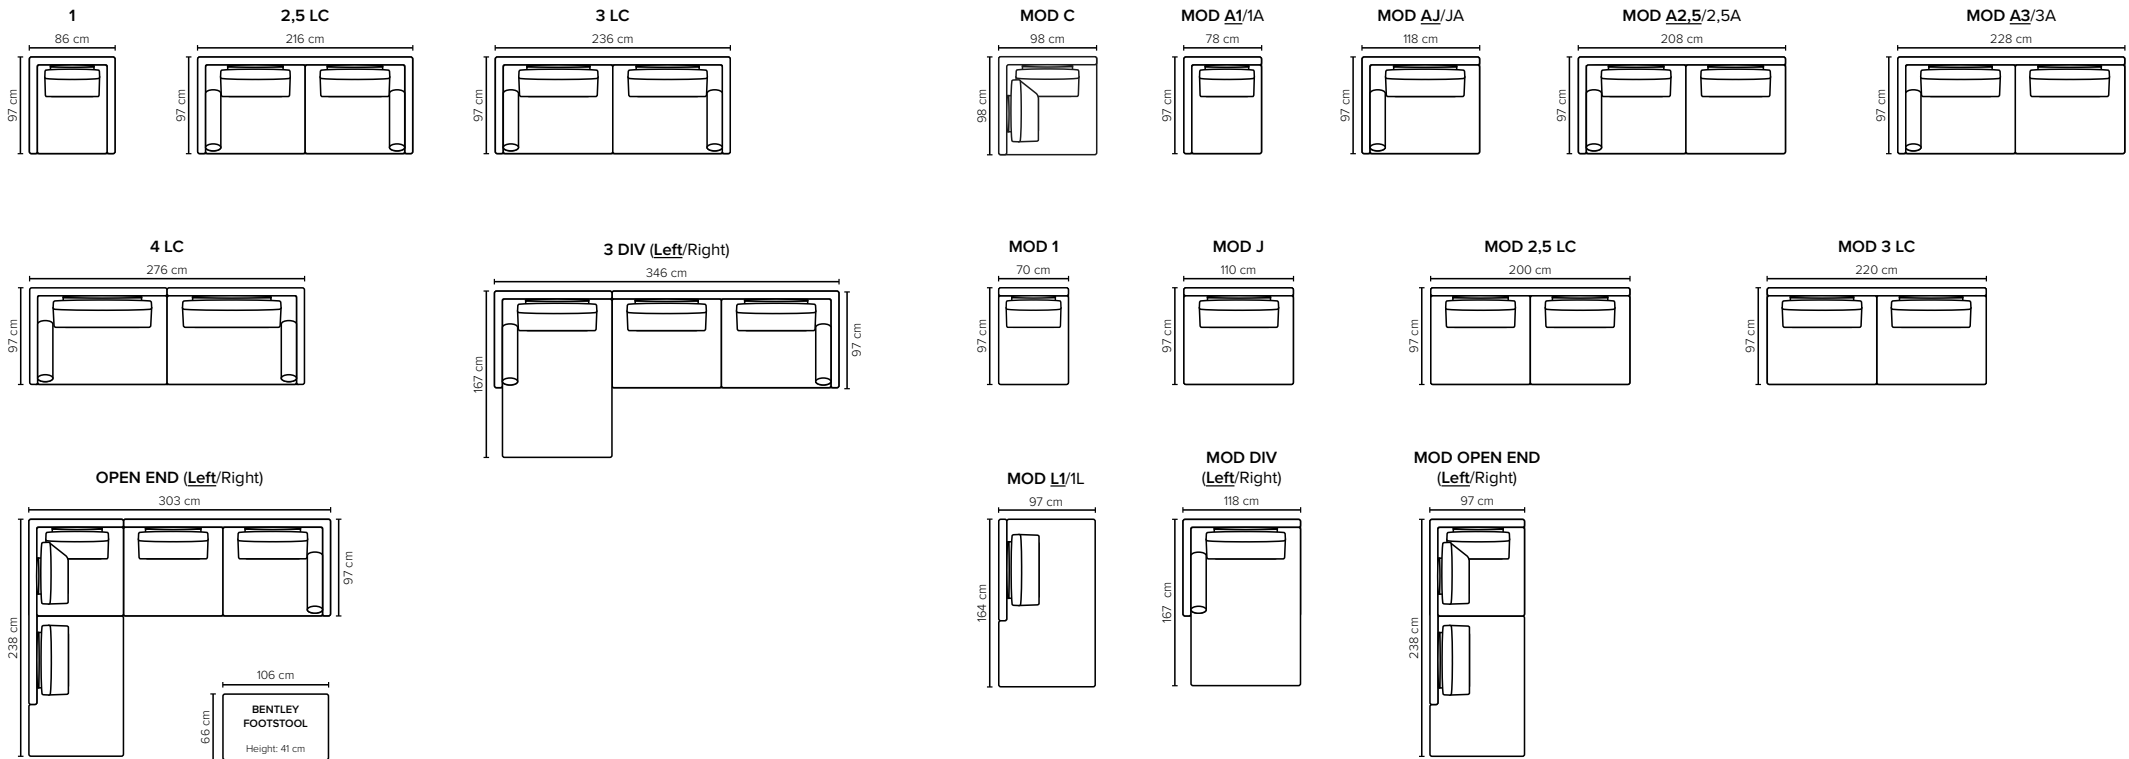

COMBINATIONS

Choose from available sofa models

MODULES

Design your own sofa

bellus®

- **SEAT:** Cloud System: Pocket springs + HR Foam 35 kg covered with memory foam and 200 g fiber
- **BACK:** Foam 25 kg covered with mix of feathers and shredded foam
  Loose seat cushions and loose back cushions
- **ARMREST:** Foam 25-30 kg

- **DECO PILLOWS:** 1 tube pillow per armrest
  Filling: feather mixed with shredded foam
- **FRAME:** Plywood + wood + foam 25 kg
- **LEG OPTIONS:** Standard: Leg 139 (metal, h: 17 cm)

Metal colors