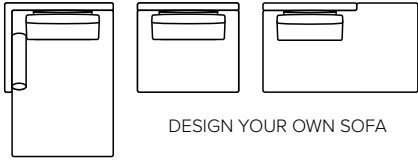

BENTLEY

The name says it all

bellus®

DESIGN YOUR OWN SOFA

COMBINATIONS

Choose from available sofa models

MODULES

Design your own sofa

bellus®

- SEAT:** Cloud System: Pocket springs + HR Foam 35 kg covered with memory foam and 200 g fiber
- BACK:** Foam 25 kg covered with mix of feathers and shredded foam
Loose seat cushions and loose back cushions
- ARMREST:** Foam 25-30 kg