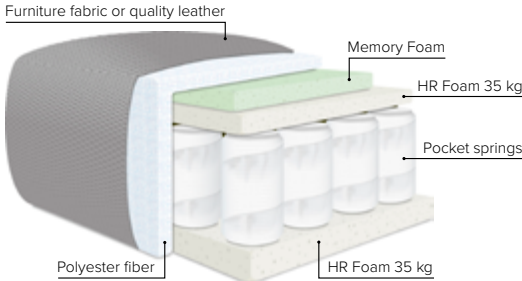

BENTLEY

The name says it all

bellus®

DESIGN YOUR OWN SOFA