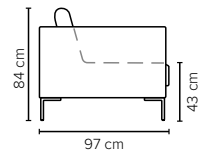

COMBINATIONS

Choose from available sofa models

MODULES

Design your own sofa

bellus®

- **SEAT:** Cloud System: Pocket springs + HR Foam 35 kg covered with memory foam and 200 g fiber
- **BACK:** Foam 25 kg covered with mix of feathers and shredded foam
  Loose seat cushions and loose back cushions
- **ARMREST:** Foam 25-30 kg

- **DECO PILLOWS:** 1 tube pillow per armrest
  Filling: feather mixed with shredded foam
- **FRAME:** Plywood + wood + foam 25 kg
- **LEG OPTIONS:** Standard: Leg 139 (metal, h: 17 cm)

Metal colors