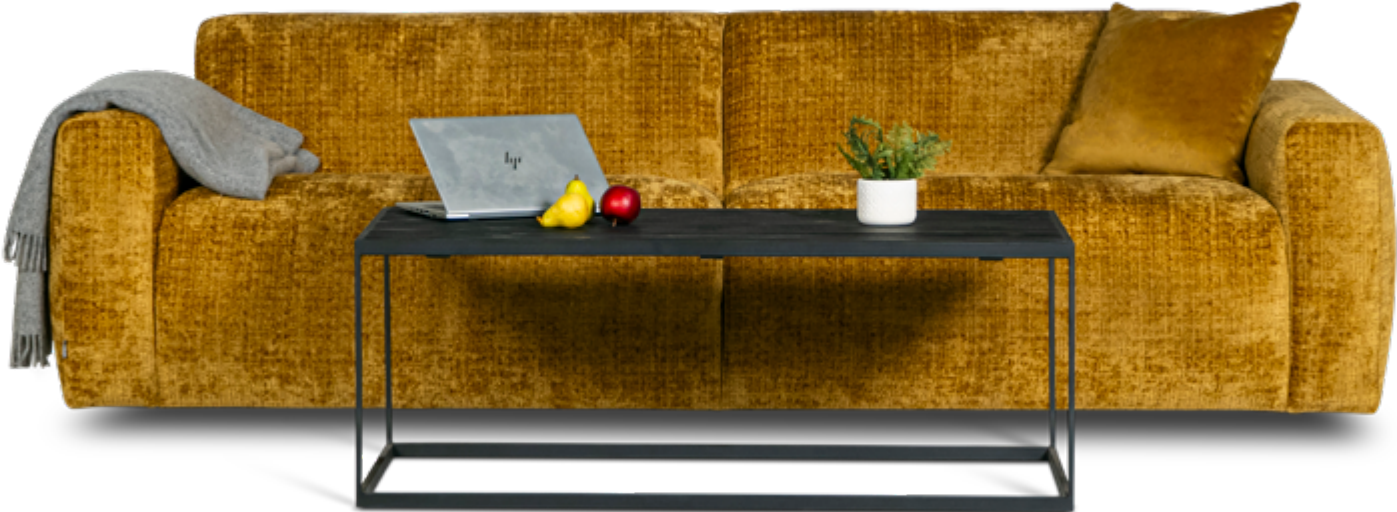

OLOS

A feeling of fulfilment

bellus[®]

COMBINATIONS

Choose from available sofa models

bellus®

- SEAT:** Cloud System: Pocket springs + HR Foam 35 kg covered with memory foam and 200 g fiber
- BACK:** HR Foam 35 kg covered with 200g fiber
Fixed seat cushions and fixed back cushions
- ARMREST:** Foam 25-30 kg

- DECO PILLOWS:** Not included in this sofa model
Additional pillows can be ordered separately
- FRAME:** Plywood + wood
No-Sag springs
- LEG OPTIONS:** No leg choices available for this sofa