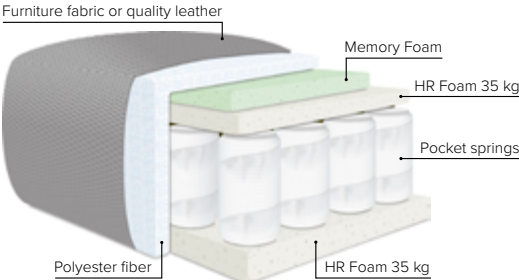

OLOS

A feeling of fulfilment

bellus[®]

COMBINATIONS

Choose from available sofa models

bellus®

- SEAT:** Cloud System: Pocket springs + HR Foam 35 kg covered with memory foam and 200 g fiber
- BACK:** HR Foam 35 kg covered with 200g fiber
Fixed seat cushions and fixed back cushions
- ARMREST:** Foam 25-30 kg

- DECO PILLOWS:** Not included in this sofa model
Additional pillows can be ordered separately
- FRAME:** Plywood + wood
No-Sag springs
- LEG OPTIONS:** No leg choices available for this sofa