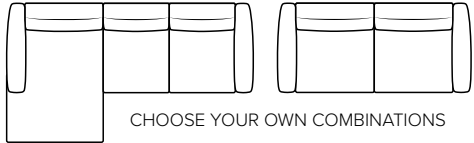

OLOS

A feeling of fulfilment

bellus[®]

COMBINATIONS

Choose from available sofa models

bellus®

- SEAT:** Cloud System: Pocket springs + HR Foam 35 kg covered with memory foam and 200 g fiber
- BACK:** HR Foam 35 kg covered with 200g fiber
Fixed seat cushions and fixed back cushions
- ARMREST:** Foam 25-30 kg

- DECO PILLOWS:** Not included in this sofa model
Additional pillows can be ordered separately
- FRAME:** Plywood + wood
No-Sag springs
- LEG OPTIONS:** No leg choices available for this sofa