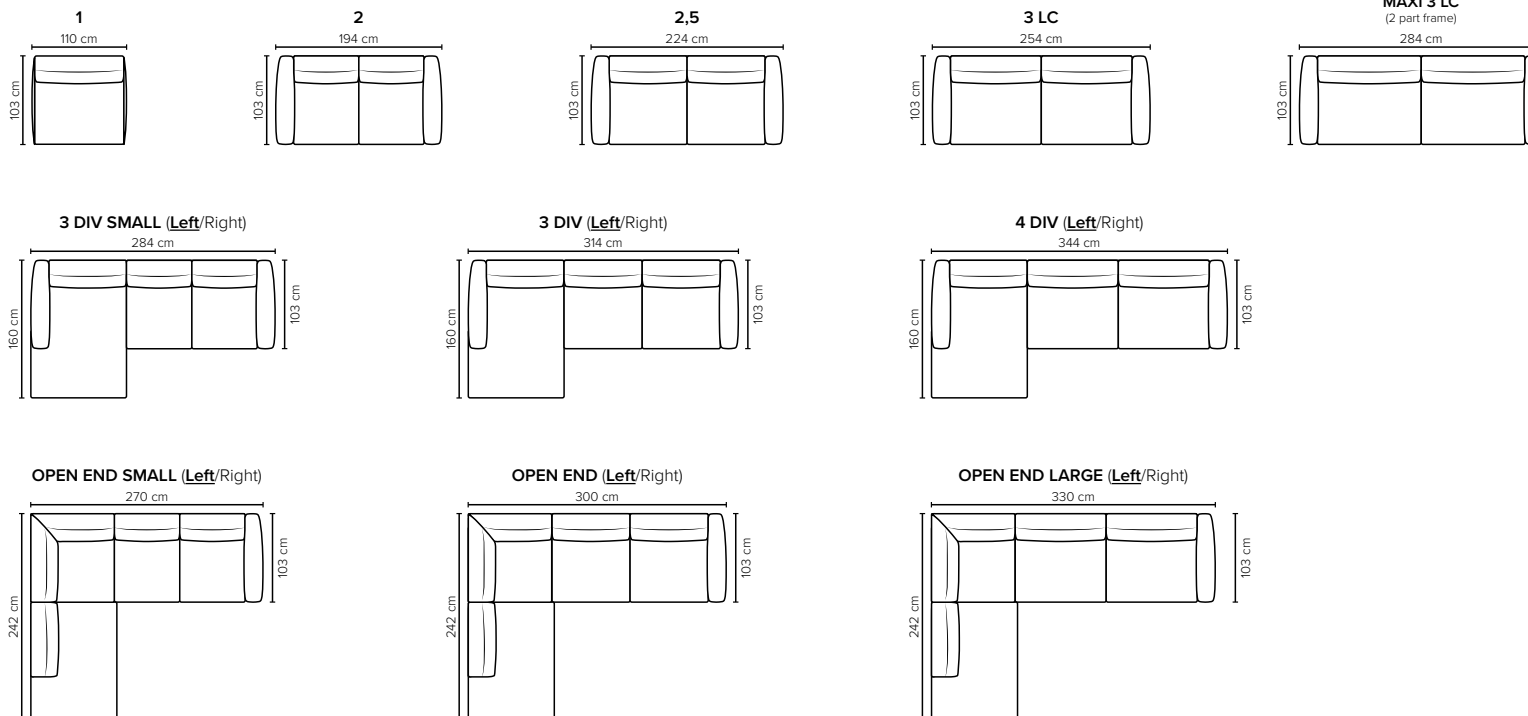

OLOS

A feeling of fulfilment

bellus[®]

COMBINATIONS

Choose from available sofa models

bellus®

- SEAT:** Cloud System: Pocket springs + HR Foam 35 kg covered with memory foam and 200 g fiber
- BACK:** HR Foam 35 kg covered with 200g fiber
Fixed seat cushions and fixed back cushions
- ARMREST:** Foam 25-30 kg