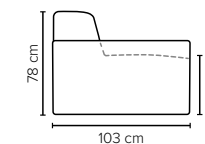

OLOS

A feeling of fulfilment

bellus[®]

COMBINATIONS

Choose from available sofa models

bellus®

- SEAT:** Cloud System: Pocket springs + HR Foam 35 kg covered with memory foam and 200 g fiber
- BACK:** HR Foam 35 kg covered with 200g fiber
Fixed seat cushions and fixed back cushions
- ARMREST:** Foam 25-30 kg