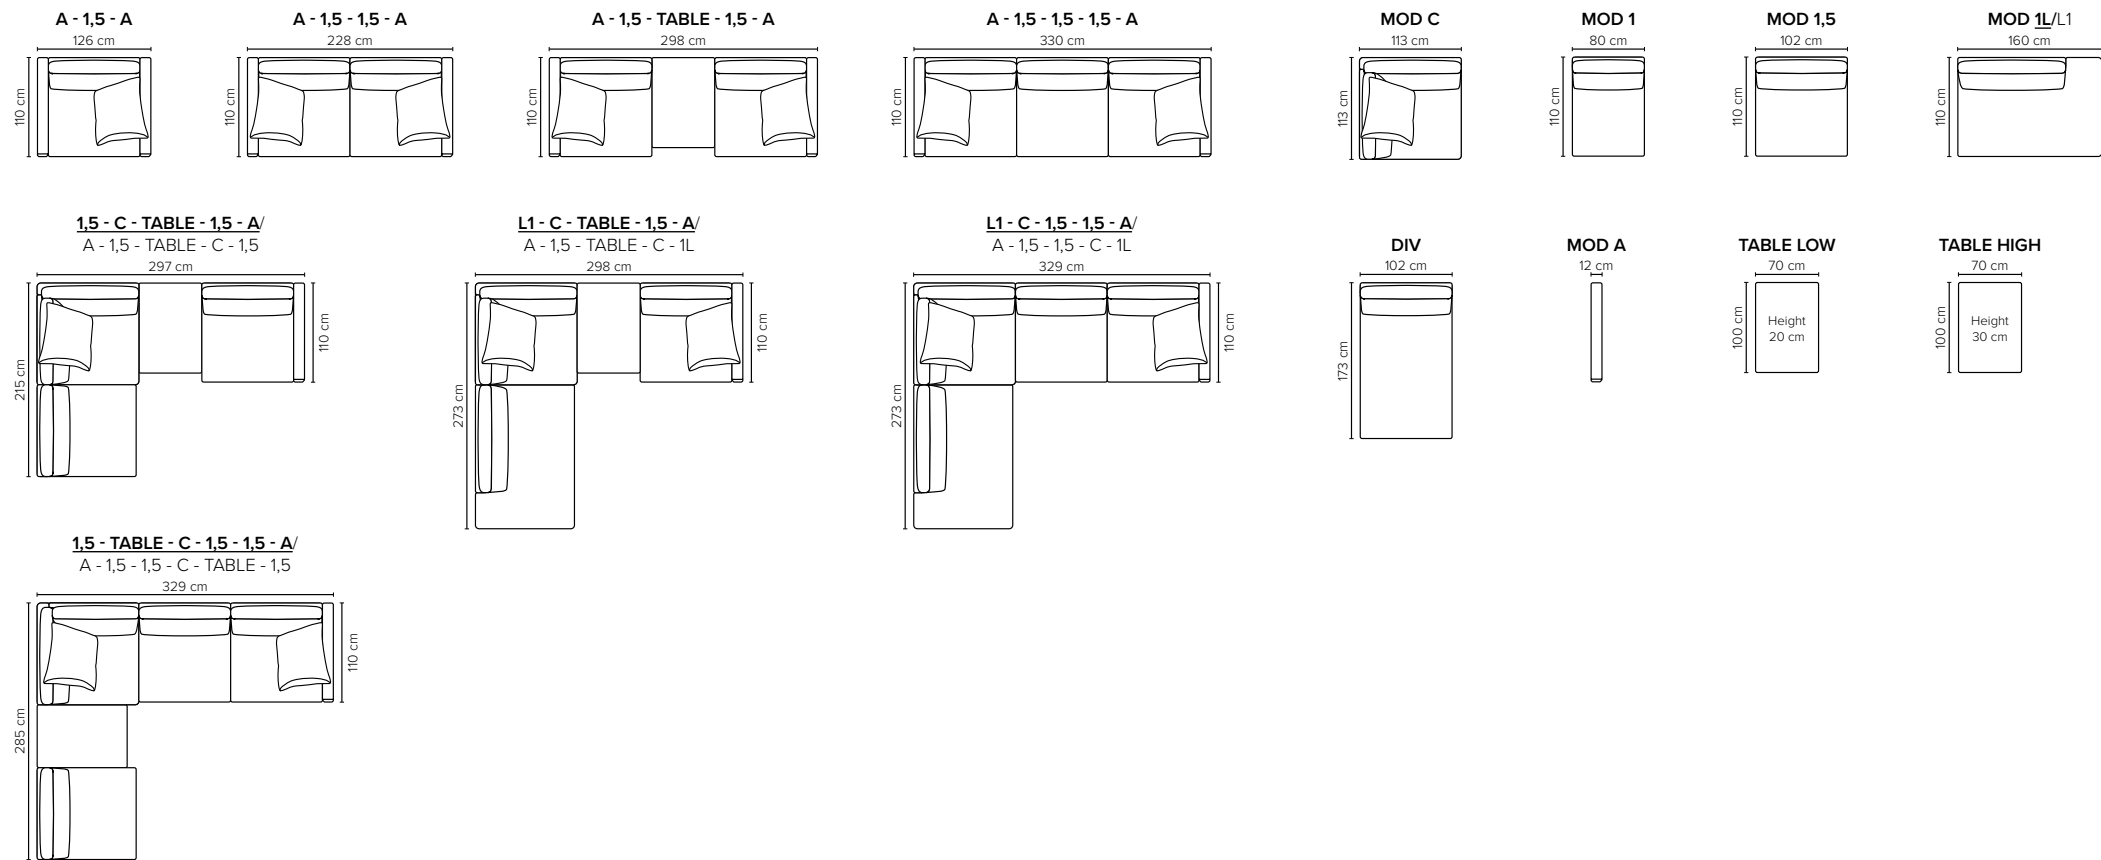

COMBINATIONS

Choose from available sofa models

MODULES

Design your own sofa

bellus®

- SEAT:** Cloud^{Plus} System: Pocket springs + HR Foam 35 kg + on top feather mixed with shredded foam
- BACK:** Siliconized polyester fiber
Loose seat cushions and loose back cushions
- ARMREST:** Foam 25-30 kg

- DECO PILLOWS:** Filling: feather mixed with shredded foam
1 deco pillow per armrest size 60x65 cm
1 deco pillow per corner size 60x65 cm
- FRAME:** Plywood + wood + foam 25 kg
- LEG OPTIONS:** No leg choices available for this sofa