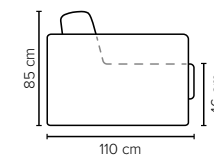

COMBINATIONS

Choose from available sofa models

MODULES

Design your own sofa

bellus®

1. **SEAT:** Cloud^{Plus} System: Pocket springs + HR Foam 35 kg + on top feather mixed with shredded foam
2. **BACK:** Siliconized polyester fiber
   Loose seat cushions and loose back cushions
3. **ARMREST:** Foam 25-30 kg

1. **DECO PILLOWS:** Filling: feather mixed with shredded foam
   1 deco pillow per armrest size 60x65 cm
   1 deco pillow per corner size 60x65 cm
2. **FRAME:** Plywood + wood + foam 25 kg
3. **LEG OPTIONS:** No leg choices available for this sofa