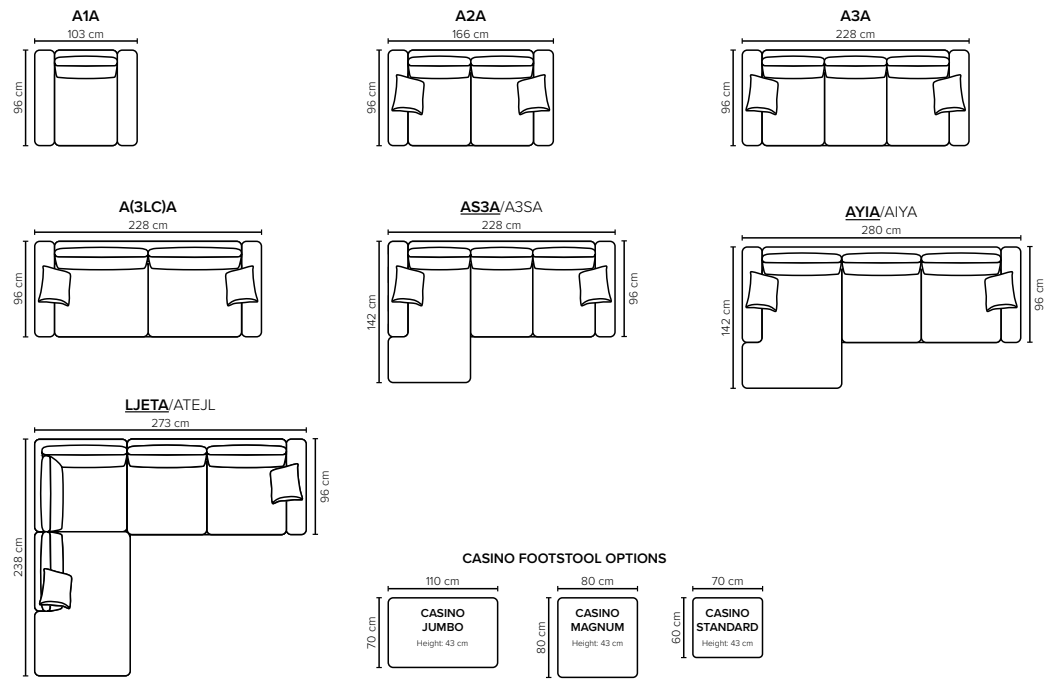

SEAT: HR Foam 35 kg covered with 200 g fiber
BACK: Silicized polyester fiber, in separate bag that is in 3-channels
Loose seat cushions and loose back cushions. Fixed seat and back cushions upon request
ARMREST: Foam 25-30 kg

DECO PILLOWS: 1 deco pillow per armrest size 40x40 cm (available for fabric sofas)
FRAME: Plywood + wood
No-Sag springs
LEG OPTIONS: Leg 1 (wooden, h: 11 cm)
Leg 34 (wooden, h: 6 cm)
Leg 36 (wooden, h: 6 cm)
Leg 39 (wooden, h: 8 cm)
Leg 6 (wooden or metal, h: 5 cm)
Leg 32 (wooden or metal, h: 5 cm)
Leg 42 (wooden or metal, h: 8 cm)
Leg 10 (metal, h: 12 cm)