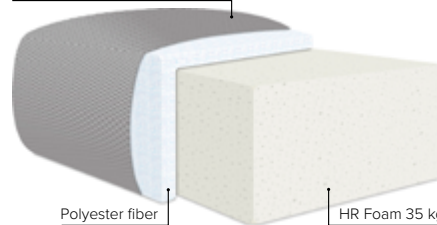

DESIGN YOUR OWN SOFA

Furniture fabric or quality leather

GOOD SLEEP SOFA POSSIBILITY

SEAT: HR Foam 35 kg covered with 200 g fiber
BACK: Silicized polyester fiber, in separate bag that is in 3-channels
 Loose seat cushions and loose back cushions. Fixed seat and back cushions upon request
ARMREST: Foam 25-30 kg

DECO PILLOWS: 1 deco pillow per armrest size 40x40 cm (available for fabric sofas)
FRAME: Plywood + wood
 No-Sag springs
LEG OPTIONS: Leg 1 (wooden, h: 11 cm)
 Leg 34 (wooden, h: 6 cm)
 Leg 36 (wooden, h: 6 cm)
 Leg 39 (wooden, h: 8 cm)
 Leg 6 (wooden or metal, h: 5 cm)
 Leg 32 (wooden or metal, h: 5 cm)
 Leg 42 (wooden or metal, h: 8 cm)
 Leg 10 (metal, h: 12 cm)

All measurements are approximate. Sofa height measured with leg 36. Please visit www.bellus.com for the latest product versions.