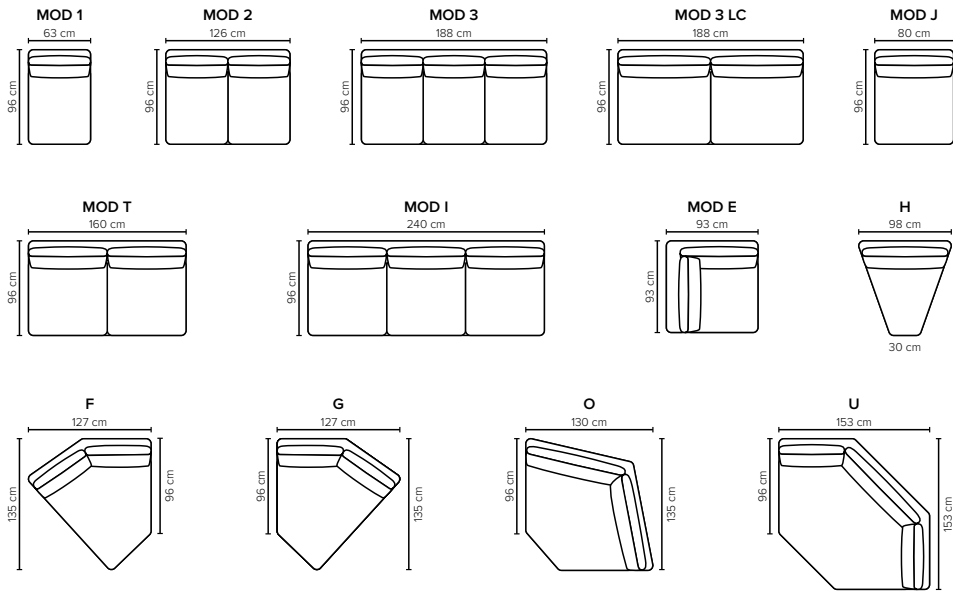

SEAT: HR Foam 35 kg covered with 200 g fiber
BACK: Silicized polyester fiber, in separate bag that is in 3-channels
Loose seat cushions and loose back cushions. Fixed seat and back cushions upon request
ARMREST: Foam 25-30 kg

DECO PILLOWS: 1 deco pillow per armrest size 40x40 cm (available for fabric sofas)
FRAME: Plywood + wood
No-Sag springs
LEG OPTIONS: Leg 1 (wooden, h: 11 cm)
Leg 34 (wooden, h: 6 cm)
Leg 36 (wooden, h: 6 cm)
Leg 39 (wooden, h: 8 cm)
Leg 6 (wooden or metal, h: 5 cm)
Leg 32 (wooden or metal, h: 5 cm)
Leg 42 (wooden or metal, h: 8 cm)
Leg 10 (metal, h: 12 cm)