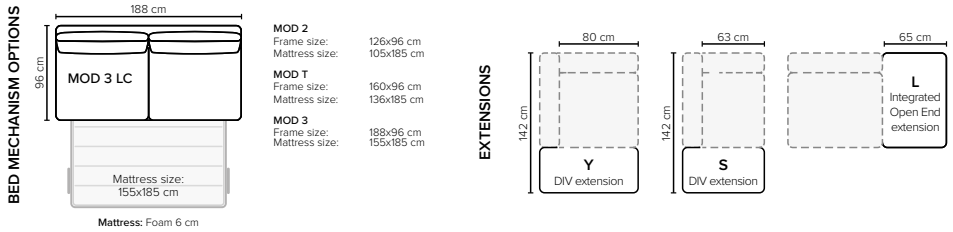

SEAT: HR Foam 35 kg covered with 200 g fiber
BACK: Silicized polyester fiber, in separate bag that is in 3-channels
Loose seat cushions and loose back cushions. Fixed seat and back cushions upon request
ARMREST: Foam 25-30 kg

DECO PILLOWS: 1 deco pillow per armrest size 40x40 cm (available for fabric sofas)
FRAME: Plywood + wood
No-Sag springs
LEG OPTIONS: Leg 1 (wooden, h: 11 cm)
Leg 34 (wooden, h: 6 cm)
Leg 36 (wooden, h: 6 cm)
Leg 39 (wooden, h: 8 cm)
Leg 6 (wooden or metal, h: 5 cm)
Leg 32 (wooden or metal, h: 5 cm)
Leg 42 (wooden or metal, h: 8 cm)
Leg 10 (metal, h: 12 cm)