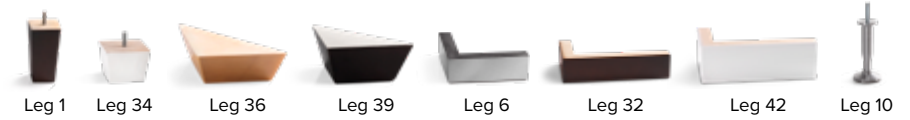

SEAT: HR Foam 35 kg covered with 200 g fiber
BACK: Silicized polyester fiber, in separate bag that is in 3-channels
Loose seat cushions and loose back cushions. Fixed seat and back cushions upon request
ARMREST: Foam 25-30 kg

DECO PILLOWS: 1 deco pillow per armrest size 40x40 cm (available for fabric sofas)
FRAME: Plywood + wood
No-Sag springs
LEG OPTIONS: Leg 1 (wooden, h: 11 cm)
Leg 34 (wooden, h: 6 cm)
Leg 36 (wooden, h: 6 cm)
Leg 39 (wooden, h: 8 cm)
Leg 6 (wooden or metal, h: 5 cm)
Leg 32 (wooden or metal, h: 5 cm)
Leg 42 (wooden or metal, h: 8 cm)
Leg 10 (metal, h: 12 cm)