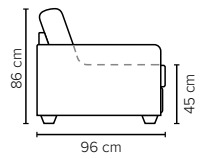

SEAT: HR Foam 35 kg covered with 200 g fiber
BACK: Silicized polyester fiber, in separate bag that is in 3-channels
Loose seat cushions and loose back cushions. Fixed seat and back cushions upon request
ARMREST: Foam 25-30 kg

DECO PILLOWS: 1 deco pillow per armrest size 40x40 cm (available for fabric sofas)
FRAME: Plywood + wood
No-Sag springs
LEG OPTIONS: Leg 1 (wooden, h: 11 cm)
Leg 34 (wooden, h: 6 cm)
Leg 36 (wooden, h: 6 cm)
Leg 39 (wooden, h: 8 cm)
Leg 6 (wooden or metal, h: 5 cm)
Leg 32 (wooden or metal, h: 5 cm)
Leg 42 (wooden or metal, h: 8 cm)
Leg 10 (metal, h: 12 cm)