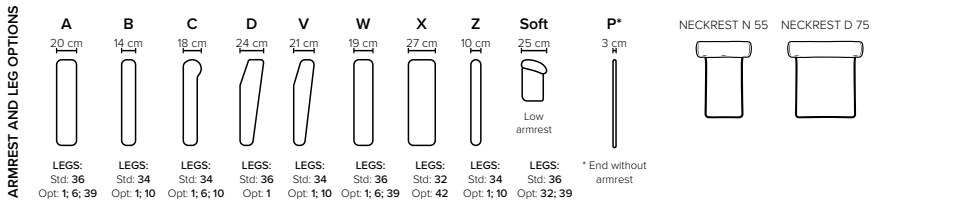

SEAT: HR Foam 35 kg covered with 200 g fiber
BACK: Silicized polyester fiber, in separate bag that is in 3-channels
Loose seat cushions and loose back cushions. Fixed seat and back cushions upon request
ARMREST: Foam 25-30 kg

DECO PILLOWS: 1 deco pillow per armrest size 40x40 cm (available for fabric sofas)
FRAME: Plywood + wood
No-Sag springs
LEG OPTIONS: Leg 1 (wooden, h: 11 cm)
Leg 34 (wooden, h: 6 cm)
Leg 36 (wooden, h: 6 cm)
Leg 39 (wooden, h: 8 cm)
Leg 6 (wooden or metal, h: 5 cm)
Leg 32 (wooden or metal, h: 5 cm)
Leg 42 (wooden or metal, h: 8 cm)
Leg 10 (metal, h: 12 cm)