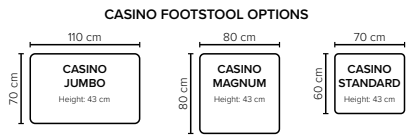

SEAT: HR Foam 35 kg covered with 200 g fiber
BACK: Silicized polyester fiber, in separate bag that is in 3-channels
Loose seat cushions and loose back cushions. Fixed seat and back cushions upon request
ARMREST: Foam 25-30 kg

DECO PILLOWS: 1 deco pillow per armrest size 40x40 cm (available for fabric sofas)
FRAME: Plywood + wood
No-Sag springs
LEG OPTIONS: Leg 1 (wooden, h: 11 cm)
Leg 34 (wooden, h: 6 cm)
Leg 36 (wooden, h: 6 cm)
Leg 39 (wooden, h: 8 cm)
Leg 6 (wooden or metal, h: 5 cm)
Leg 32 (wooden or metal, h: 5 cm)
Leg 42 (wooden or metal, h: 8 cm)
Leg 10 (metal, h: 12 cm)