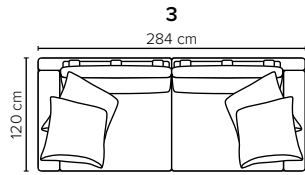

COMBINATIONS

Choose from available sofa models

MODULES

Design your own sofa

bellus®

- **SEAT:** Cloud^{plus} System: Pocket springs + HR Foam 35 kg + on top feather mixed with shredded foam
- **BACK:** Siliconized polyester fiber
  Loose seat cushions and loose back cushions
- **ARMREST:** Foam 25-30 kg

- **DECO PILLOWS:** Filling: feather mixed with shredded foam
  2 deco pillows per armrest size 70x75 cm
  2 deco pillows per corner size 70x75 cm
  Note: Loveseat has 1 deco pillow size 70x75 cm

- **FRAME:** Plywood + wood + foam 25 kg

- **LEG OPTIONS:** No leg choices available for this sofa