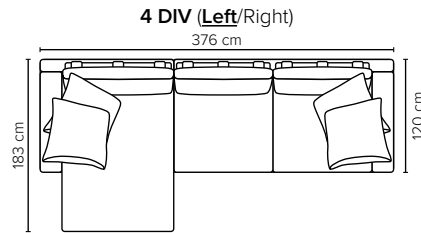

COMBINATIONS

Choose from available sofa models

MODULES

Design your own sofa

bellus®

- **SEAT:** Cloud^{plus} System: Pocket springs + HR Foam 35 kg + on top feather mixed with shredded foam
- **BACK:** Siliconized polyester fiber
  Loose seat cushions and loose back cushions
- **ARMREST:** Foam 25-30 kg

- **DECO PILLOWS:** Filling: feather mixed with shredded foam
  2 deco pillows per armrest size 70x75 cm
  2 deco pillows per corner size 70x75 cm
  Note: Loveseat has 1 deco pillow size 70x75 cm

- **FRAME:** Plywood + wood + foam 25 kg

- **LEG OPTIONS:** No leg choices available for this sofa