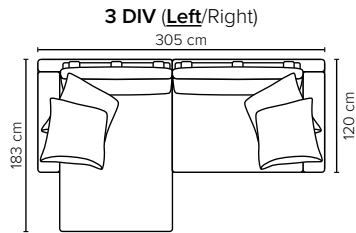

COMBINATIONS

Choose from available sofa models

MODULES

Design your own sofa

bellus®

- **SEAT:** Cloud^{plus} System: Pocket springs + HR Foam 35 kg + on top feather mixed with shredded foam
- **BACK:** Siliconized polyester fiber
  Loose seat cushions and loose back cushions
- **ARMREST:** Foam 25-30 kg

- **DECO PILLOWS:** Filling: feather mixed with shredded foam
  2 deco pillows per armrest size 70x75 cm
  2 deco pillows per corner size 70x75 cm
  Note: Loveseat has 1 deco pillow size 70x75 cm

- **FRAME:** Plywood + wood + foam 25 kg

- **LEG OPTIONS:** No leg choices available for this sofa