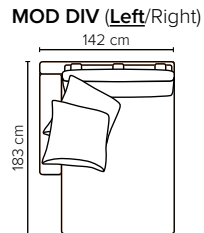

COMBINATIONS

Choose from available sofa models

MODULES

Design your own sofa

bellus®

- **SEAT:** Cloud^{plus} System: Pocket springs + HR Foam 35 kg + on top feather mixed with shredded foam
- **BACK:** Siliconized polyester fiber
  Loose seat cushions and loose back cushions
- **ARMREST:** Foam 25-30 kg

- **DECO PILLOWS:** Filling: feather mixed with shredded foam
  2 deco pillows per armrest size 70x75 cm
  2 deco pillows per corner size 70x75 cm
  Note: Loveseat has 1 deco pillow size 70x75 cm

- **FRAME:** Plywood + wood + foam 25 kg

- **LEG OPTIONS:** No leg choices available for this sofa