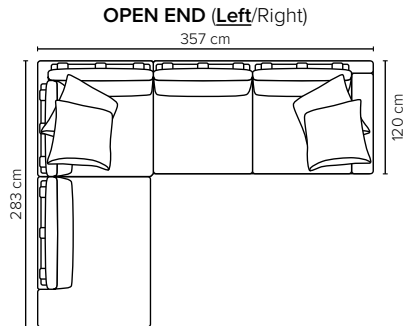

COMBINATIONS

Choose from available sofa models

MODULES

Design your own sofa

bellus®

- **SEAT:** Cloud^{plus} System: Pocket springs + HR Foam 35 kg + on top feather mixed with shredded foam
- **BACK:** Siliconized polyester fiber
  Loose seat cushions and loose back cushions
- **ARMREST:** Foam 25-30 kg

- **DECO PILLOWS:** Filling: feather mixed with shredded foam
  2 deco pillows per armrest size 70x75 cm
  2 deco pillows per corner size 70x75 cm
  Note: Loveseat has 1 deco pillow size 70x75 cm

- **FRAME:** Plywood + wood + foam 25 kg

- **LEG OPTIONS:** No leg choices available for this sofa