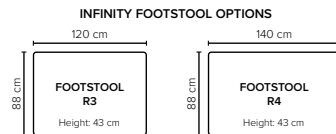

COMBINATIONS

Choose from available sofa models

MODULES

Design your own sofa

bellus®

- **SEAT:** Cloud^{plus} System: Pocket springs + HR Foam 35 kg + on top feather mixed with shredded foam
- **BACK:** Siliconized polyester fiber
  Loose seat cushions and loose back cushions
- **ARMREST:** Foam 25-30 kg

- **DECO PILLOWS:** Filling: feather mixed with shredded foam
  2 deco pillows per armrest size 70x75 cm
  2 deco pillows per corner size 70x75 cm
  Note: Loveseat has 1 deco pillow size 70x75 cm

- **FRAME:** Plywood + wood + foam 25 kg

- **LEG OPTIONS:** No leg choices available for this sofa