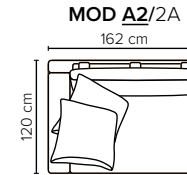

COMBINATIONS

Choose from available sofa models

MODULES

Design your own sofa

bellus®

- **SEAT:** Cloud^{plus} System: Pocket springs + HR Foam 35 kg + on top feather mixed with shredded foam
- **BACK:** Siliconized polyester fiber
  Loose seat cushions and loose back cushions
- **ARMREST:** Foam 25-30 kg

- **DECO PILLOWS:** Filling: feather mixed with shredded foam
  2 deco pillows per armrest size 70x75 cm
  2 deco pillows per corner size 70x75 cm
  Note: Loveseat has 1 deco pillow size 70x75 cm

- **FRAME:** Plywood + wood + foam 25 kg

- **LEG OPTIONS:** No leg choices available for this sofa