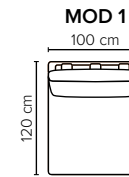

COMBINATIONS

Choose from available sofa models

MODULES

Design your own sofa

bellus®

- **SEAT:** Cloud^{plus} System: Pocket springs + HR Foam 35 kg + on top feather mixed with shredded foam
- **BACK:** Siliconized polyester fiber
  Loose seat cushions and loose back cushions
- **ARMREST:** Foam 25-30 kg

- **DECO PILLOWS:** Filling: feather mixed with shredded foam
  2 deco pillows per armrest size 70x75 cm
  2 deco pillows per corner size 70x75 cm
  Note: Loveseat has 1 deco pillow size 70x75 cm

- **FRAME:** Plywood + wood + foam 25 kg

- **LEG OPTIONS:** No leg choices available for this sofa