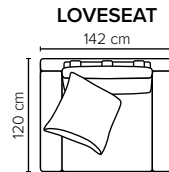

COMBINATIONS

Choose from available sofa models

MODULES

Design your own sofa

bellus®

- **SEAT:** Cloud^{plus} System: Pocket springs + HR Foam 35 kg + on top feather mixed with shredded foam
- **BACK:** Siliconized polyester fiber
  Loose seat cushions and loose back cushions
- **ARMREST:** Foam 25-30 kg

- **DECO PILLOWS:** Filling: feather mixed with shredded foam
  2 deco pillows per armrest size 70x75 cm
  2 deco pillows per corner size 70x75 cm
  Note: Loveseat has 1 deco pillow size 70x75 cm

- **FRAME:** Plywood + wood + foam 25 kg

- **LEG OPTIONS:** No leg choices available for this sofa