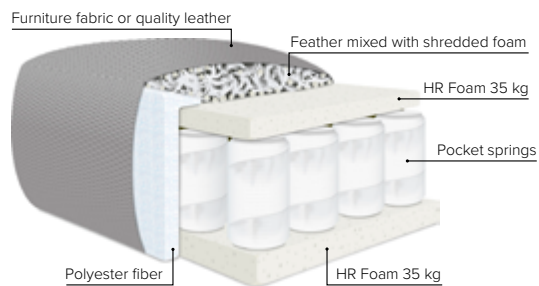

INFINITY

Take a big leap and dive into softness and convenience - you can be truly happy while enjoying this sofa

bellus®