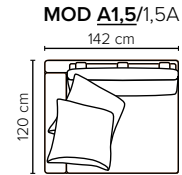

COMBINATIONS

Choose from available sofa models

MODULES

Design your own sofa

bellus®

- **SEAT:** Cloud^{plus} System: Pocket springs + HR Foam 35 kg + on top feather mixed with shredded foam
- **BACK:** Siliconized polyester fiber
  Loose seat cushions and loose back cushions
- **ARMREST:** Foam 25-30 kg

- **DECO PILLOWS:** Filling: feather mixed with shredded foam
  2 deco pillows per armrest size 70x75 cm
  2 deco pillows per corner size 70x75 cm
  Note: Loveseat has 1 deco pillow size 70x75 cm

- **FRAME:** Plywood + wood + foam 25 kg

- **LEG OPTIONS:** No leg choices available for this sofa