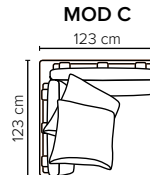

COMBINATIONS

Choose from available sofa models

MODULES

Design your own sofa

bellus®

- **SEAT:** Cloud^{plus} System: Pocket springs + HR Foam 35 kg + on top feather mixed with shredded foam
- **BACK:** Siliconized polyester fiber
  Loose seat cushions and loose back cushions
- **ARMREST:** Foam 25-30 kg

- **DECO PILLOWS:** Filling: feather mixed with shredded foam
  2 deco pillows per armrest size 70x75 cm
  2 deco pillows per corner size 70x75 cm
  Note: Loveseat has 1 deco pillow size 70x75 cm

- **FRAME:** Plywood + wood + foam 25 kg

- **LEG OPTIONS:** No leg choices available for this sofa