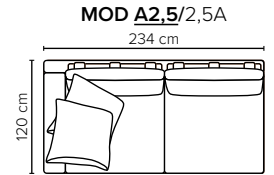

COMBINATIONS

Choose from available sofa models

MODULES

Design your own sofa

bellus®

- **SEAT:** Cloud^{plus} System: Pocket springs + HR Foam 35 kg + on top feather mixed with shredded foam
- **BACK:** Siliconized polyester fiber
  Loose seat cushions and loose back cushions
- **ARMREST:** Foam 25-30 kg

- **DECO PILLOWS:** Filling: feather mixed with shredded foam
  2 deco pillows per armrest size 70x75 cm
  2 deco pillows per corner size 70x75 cm
  Note: Loveseat has 1 deco pillow size 70x75 cm

- **FRAME:** Plywood + wood + foam 25 kg

- **LEG OPTIONS:** No leg choices available for this sofa