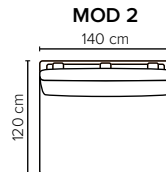

COMBINATIONS

Choose from available sofa models

MODULES

Design your own sofa

bellus®

- **SEAT:** Cloud^{plus} System: Pocket springs + HR Foam 35 kg + on top feather mixed with shredded foam
- **BACK:** Siliconized polyester fiber
  Loose seat cushions and loose back cushions
- **ARMREST:** Foam 25-30 kg

- **DECO PILLOWS:** Filling: feather mixed with shredded foam
  2 deco pillows per armrest size 70x75 cm
  2 deco pillows per corner size 70x75 cm
  Note: Loveseat has 1 deco pillow size 70x75 cm

- **FRAME:** Plywood + wood + foam 25 kg

- **LEG OPTIONS:** No leg choices available for this sofa