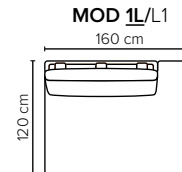

COMBINATIONS

Choose from available sofa models

MODULES

Design your own sofa

bellus®

- **SEAT:** Cloud^{plus} System: Pocket springs + HR Foam 35 kg + on top feather mixed with shredded foam
- **BACK:** Siliconized polyester fiber
  Loose seat cushions and loose back cushions
- **ARMREST:** Foam 25-30 kg

- **DECO PILLOWS:** Filling: feather mixed with shredded foam
  2 deco pillows per armrest size 70x75 cm
  2 deco pillows per corner size 70x75 cm
  Note: Loveseat has 1 deco pillow size 70x75 cm

- **FRAME:** Plywood + wood + foam 25 kg

- **LEG OPTIONS:** No leg choices available for this sofa