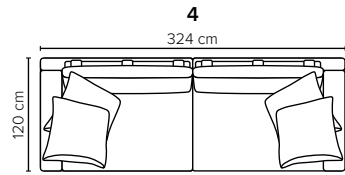

COMBINATIONS

Choose from available sofa models

MODULES

Design your own sofa

bellus®

- **SEAT:** Cloud^{plus} System: Pocket springs + HR Foam 35 kg + on top feather mixed with shredded foam
- **BACK:** Siliconized polyester fiber
  Loose seat cushions and loose back cushions
- **ARMREST:** Foam 25-30 kg

- **DECO PILLOWS:** Filling: feather mixed with shredded foam
  2 deco pillows per armrest size 70x75 cm
  2 deco pillows per corner size 70x75 cm
  Note: Loveseat has 1 deco pillow size 70x75 cm

- **FRAME:** Plywood + wood + foam 25 kg

- **LEG OPTIONS:** No leg choices available for this sofa