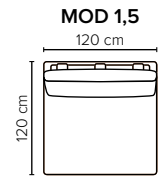

COMBINATIONS

Choose from available sofa models

MODULES

Design your own sofa

bellus®

- **SEAT:** Cloud^{plus} System: Pocket springs + HR Foam 35 kg + on top feather mixed with shredded foam
- **BACK:** Siliconized polyester fiber
  Loose seat cushions and loose back cushions
- **ARMREST:** Foam 25-30 kg

- **DECO PILLOWS:** Filling: feather mixed with shredded foam
  2 deco pillows per armrest size 70x75 cm
  2 deco pillows per corner size 70x75 cm
  Note: Loveseat has 1 deco pillow size 70x75 cm

- **FRAME:** Plywood + wood + foam 25 kg

- **LEG OPTIONS:** No leg choices available for this sofa