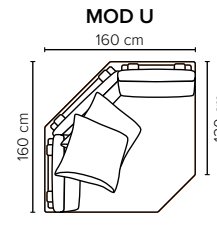

COMBINATIONS

Choose from available sofa models

MODULES

Design your own sofa

bellus®

- **SEAT:** Cloud^{plus} System: Pocket springs + HR Foam 35 kg + on top feather mixed with shredded foam
- **BACK:** Siliconized polyester fiber
  Loose seat cushions and loose back cushions
- **ARMREST:** Foam 25-30 kg

- **DECO PILLOWS:** Filling: feather mixed with shredded foam
  2 deco pillows per armrest size 70x75 cm
  2 deco pillows per corner size 70x75 cm
  Note: Loveseat has 1 deco pillow size 70x75 cm

- **FRAME:** Plywood + wood + foam 25 kg

- **LEG OPTIONS:** No leg choices available for this sofa