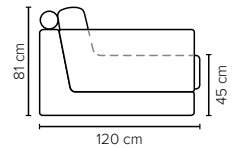

COMBINATIONS

Choose from available sofa models

MODULES

Design your own sofa

bellus®

- **SEAT:** Cloud^{plus} System: Pocket springs + HR Foam 35 kg + on top feather mixed with shredded foam
- **BACK:** Siliconized polyester fiber
  Loose seat cushions and loose back cushions
- **ARMREST:** Foam 25-30 kg

- **DECO PILLOWS:** Filling: feather mixed with shredded foam
  2 deco pillows per armrest size 70x75 cm
  2 deco pillows per corner size 70x75 cm
  Note: Loveseat has 1 deco pillow size 70x75 cm

- **FRAME:** Plywood + wood + foam 25 kg

- **LEG OPTIONS:** No leg choices available for this sofa