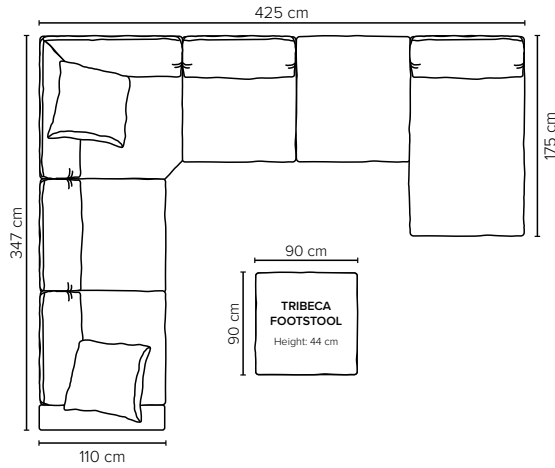

Armrest - 1 - 1 - Corner - 1 - Lounger - DIV

/ DIV - Lounger - 1 - Corner - 1 - 1 - Armrest

DIV - 1 - 1 / 1 - 1 - DIV

Corner

1

Lounger

DIV

Armrest

BACK: Feather mixed with shredded foam
Fixed seat with loose cushions on top and loose back cushions

ARMREST: Foam 25-30 kg

DECO PILLOWS: 1 deco pillow per armrest size 70x75 cm
1 deco pillow per corner size 70x75 cm