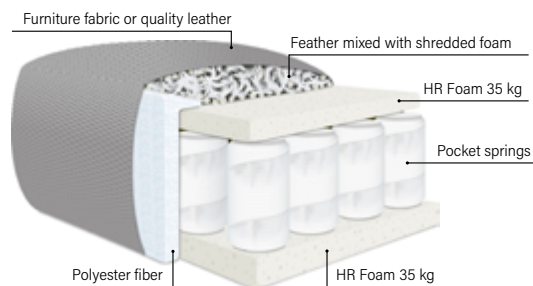

TRIBECA

An opportunity to turn your living room into a cozy lounge

bellus®