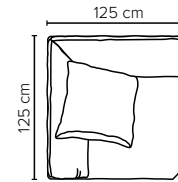

Armrest - 1 - 1 - Corner - 1 - Lounger - DIV

/ DIV - Lounger - 1 - Corner - 1 - 1 - Armrest

DIV - 1 - 1 / 1 - 1 - DIV

Corner

1

Lounger

DIV

Armrest

BACK: Feather mixed with shredded foam
Fixed seat with loose cushions on top and loose back cushions

ARMREST: Foam 25-30 kg

DECO PILLOWS: 1 deco pillow per armrest size 70x75 cm
1 deco pillow per corner size 70x75 cm