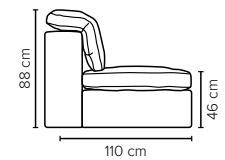

Armrest - 1 - 1 - Armrest

SEAT: Fixed seat: Cloud^{Plus} System: Pocket springs + HR Foam 35 kg covered with 200 g fiber. **On top of seat:** Loose seat cushion with feather mixed with shredded foam

BACK: Feather mixed with shredded foam
Fixed seat with loose cushions on top and loose back cushions

ARMREST: Foam 25-30 kg

DECO PILLOWS: 1 deco pillow per armrest size 70x75 cm
1 deco pillow per corner size 70x75 cm

FRAME: Plywood + wood
No-Sag springs

LEG OPTIONS: No leg choices available for this sofa