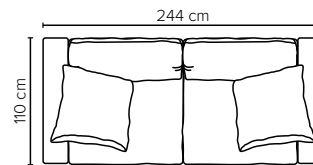

Armrest - 1 - 1 - Armrest

SEAT: Fixed seat: Cloud^{Plus} System: Pocket springs + HR Foam 35 kg covered with 200 g fiber. **On top of seat:** Loose seat cushion with feather mixed with shredded foam

BACK: Feather mixed with shredded foam
Fixed seat with loose cushions on top and loose back cushions

ARMREST: Foam 25-30 kg

DECO PILLOWS: 1 deco pillow per armrest size 70x75 cm
1 deco pillow per corner size 70x75 cm

FRAME: Plywood + wood
No-Sag springs

LEG OPTIONS: No leg choices available for this sofa