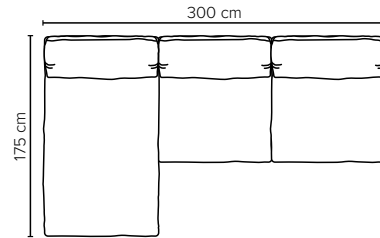

Armrest - 1 - 1 - Corner - 1 - Lounger - DIV

/ DIV - Lounger - 1 - Corner - 1 - 1 - Armrest

DIV - 1 - 1 / 1 - 1 - DIV

Corner

1

Lounger

DIV

Armrest

BACK: Feather mixed with shredded foam
Fixed seat with loose cushions on top and loose back cushions

ARMREST: Foam 25-30 kg

DECO PILLOWS: 1 deco pillow per armrest size 70x75 cm
1 deco pillow per corner size 70x75 cm