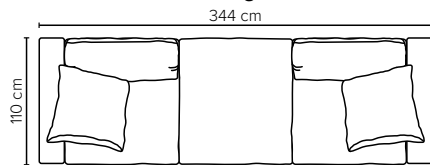

Armrest - 1 - 1 - Corner - 1 - Lounger - DIV

/ DIV - Lounger - 1 - Corner - 1 - 1 - Armrest

DIV - 1 - 1 / 1 - 1 - DIV

Corner

1

Lounger

DIV

Armrest

Armrest - 1 - Lounger - 1 - Armrest

Armrest - 1 - 1 - Armrest

SEAT: Fixed seat: Cloud^{Plus} System: Pocket springs + HR Foam 35 kg covered with 200 g fiber. **On top of seat:** Loose seat cushion with feather mixed with shredded foam

BACK: Feather mixed with shredded foam
Fixed seat with loose cushions on top and loose back cushions

ARMREST: Foam 25-30 kg

DECO PILLOWS: 1 deco pillow per armrest size 70x75 cm
1 deco pillow per corner size 70x75 cm