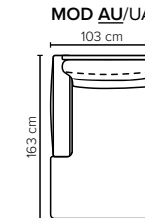

COMBINATIONS

Choose from available sofa models

MODULES

Design your own sofa

bellus®