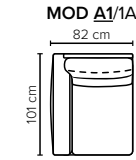

COMBINATIONS

Choose from available sofa models

MODULES

Design your own sofa

bellus®