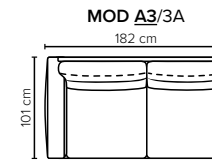

COMBINATIONS

Choose from available sofa models

MODULES

Design your own sofa

bellus®