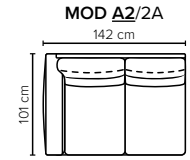

COMBINATIONS

Choose from available sofa models

MODULES

Design your own sofa

bellus®