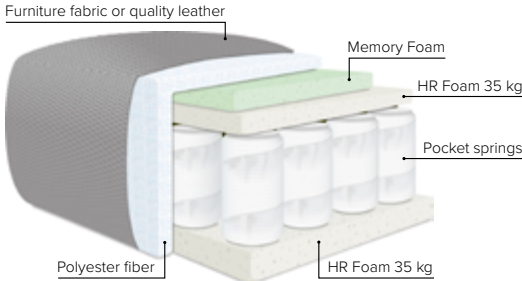

METROPOL

Have a special sitting experience

bellus®

COMBINATIONS

Choose from available sofa models

MODULES

Design your own sofa

bellus®

- SEAT:** Cloud System: Pocket springs + HR Foam 35 kg covered with memory foam and 200 g fiber
- BACK:** Silicized polyester fiber in separate bag that is in 3- channels
Loose seat cushions and fixed back cushions
- ARMREST:** Foam 25 kg

- DECO PILLOWS:** Not included in this sofa model
Additional pillows can be ordered separately
- FRAME:** Plywood + wood
No-Sag springs
- LEG OPTIONS:** Standard: Leg 14 (wooden, h: 16 cm)
Optional: Leg 15 (metal, h: 17 cm)