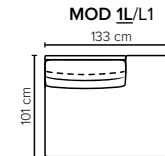

COMBINATIONS

Choose from available sofa models

MODULES

Design your own sofa

bellus®