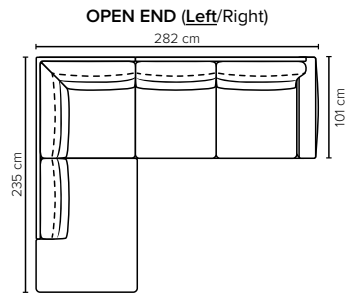

COMBINATIONS

Choose from available sofa models

MODULES

Design your own sofa

bellus®

1. **SEAT:** Cloud System: Pocket springs + HR Foam 35 kg covered with memory foam and 200 g fiber
2. **BACK:** Silicized polyester fiber in separate bag that is in 3- channels
   Loose seat cushions and fixed back cushions
3. **ARMREST:** Foam 25 kg

1. **DECO PILLOWS:** Not included in this sofa model
   Additional pillows can be ordered separately
2. **FRAME:** Plywood + wood
   No-Sag springs
3. **LEG OPTIONS:** Standard: Leg 14 (wooden, h: 16 cm)
   Optional: Leg 15 (metal, h: 17 cm)