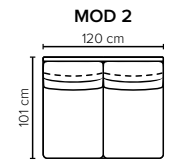

COMBINATIONS

Choose from available sofa models

MODULES

Design your own sofa

bellus®