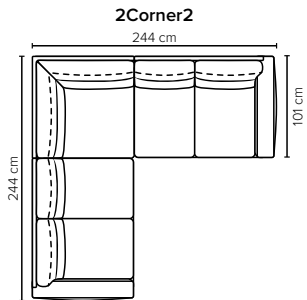

COMBINATIONS

Choose from available sofa models

MODULES

Design your own sofa

bellus®

1. **SEAT:** Cloud System: Pocket springs + HR Foam 35 kg covered with memory foam and 200 g fiber
2. **BACK:** Silicized polyester fiber in separate bag that is in 3- channels
   Loose seat cushions and fixed back cushions
3. **ARMREST:** Foam 25 kg

1. **DECO PILLOWS:** Not included in this sofa model
   Additional pillows can be ordered separately
2. **FRAME:** Plywood + wood
   No-Sag springs
3. **LEG OPTIONS:** Standard: Leg 14 (wooden, h: 16 cm)
   Optional: Leg 15 (metal, h: 17 cm)