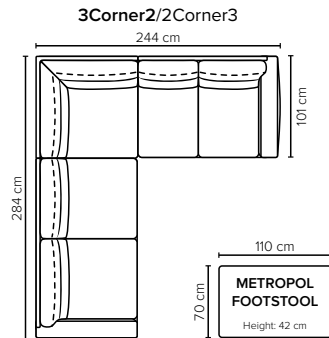

COMBINATIONS

Choose from available sofa models

MODULES

Design your own sofa

bellus®

1. **SEAT:** Cloud System: Pocket springs + HR Foam 35 kg covered with memory foam and 200 g fiber
2. **BACK:** Silicized polyester fiber in separate bag that is in 3- channels
   Loose seat cushions and fixed back cushions
3. **ARMREST:** Foam 25 kg

1. **DECO PILLOWS:** Not included in this sofa model
   Additional pillows can be ordered separately
2. **FRAME:** Plywood + wood
   No-Sag springs
3. **LEG OPTIONS:** Standard: Leg 14 (wooden, h: 16 cm)
   Optional: Leg 15 (metal, h: 17 cm)