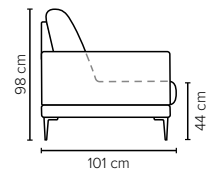

COMBINATIONS

Choose from available sofa models

MODULES

Design your own sofa

bellus®