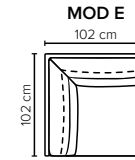

COMBINATIONS

Choose from available sofa models

MODULES

Design your own sofa

bellus®