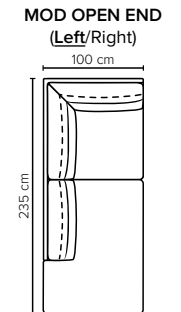

COMBINATIONS

Choose from available sofa models

MODULES

Design your own sofa

bellus®