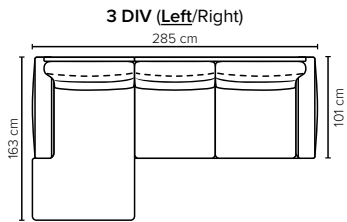

COMBINATIONS

Choose from available sofa models

MODULES

Design your own sofa

bellus®