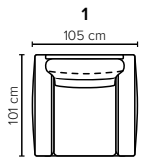

COMBINATIONS

Choose from available sofa models

MODULES

Design your own sofa

bellus®