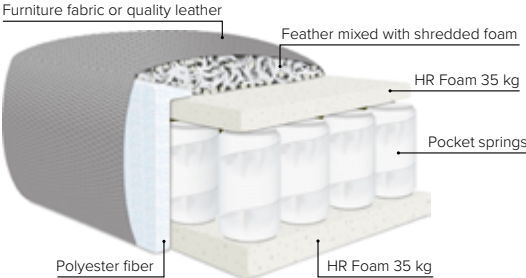

LODGE

It's leisure time at home

bellus®

COMBINATIONS

Choose from available sofa models

MODULES

Design your own sofa

bellus®

- SEAT:** Cloud^{plus} System: Pocket springs + HR Foam 35 kg + on top feather mixed with shredded foam
- BACK:** Siliconized polyester fiber
Loose seat cushions and loose back cushions
- ARMREST:** Foam 25-30 kg

- DECO PILLOWS:** Filling: feather mixed with shredded foam
2 deco pillows per armrest size 70x75 cm
2 deco pillows per corner size 70x75 cm
Note: Loveseat has 1 deco pillow size 70x75 cm
- FRAME:** Plywood + wood + foam 25 kg
- LEG OPTIONS:** No leg choices available for this sofa