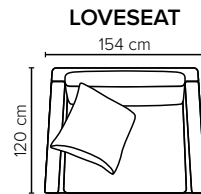

- SEAT:** Cloud^{plus} System: Pocket springs + HR Foam 35 kg + on top feather mixed with shredded foam
- BACK:** Siliconized polyester fiber
Loose seat cushions and loose back cushions
- ARMREST:** Foam 25-30 kg

- DECO PILLOWS:** Filling: feather mixed with shredded foam
2 deco pillows per armrest size 70x75 cm
2 deco pillows per corner size 70x75 cm
Note: Loveseat has 1 deco pillow size 70x75 cm
- FRAME:** Plywood + wood + foam 25 kg
- LEG OPTIONS:** No leg choices available for this sofa