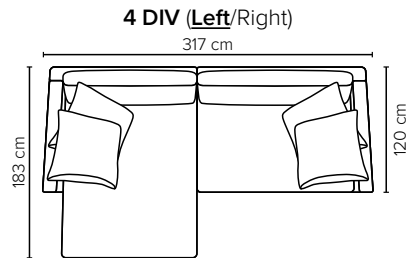

COMBINATIONS

Choose from available sofa models

MODULES

Design your own sofa

bellus®

1. **SEAT:** Cloud^{plus} System: Pocket springs + HR Foam 35 kg + on top feather mixed with shredded foam
2. **BACK:** Siliconized polyester fiber
   Loose seat cushions and loose back cushions
3. **ARMREST:** Foam 25-30 kg

1. **DECO PILLOWS:** Filling: feather mixed with shredded foam
   2 deco pillows per armrest size 70x75 cm
   2 deco pillows per corner size 70x75 cm
   Note: Loveseat has 1 deco pillow size 70x75 cm
2. **FRAME:** Plywood + wood + foam 25 kg
3. **LEG OPTIONS:** No leg choices available for this sofa