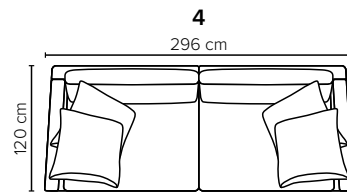

COMBINATIONS

Choose from available sofa models

MODULES

Design your own sofa

bellus®

1. **SEAT:** Cloud^{plus} System: Pocket springs + HR Foam 35 kg + on top feather mixed with shredded foam
2. **BACK:** Siliconized polyester fiber
   Loose seat cushions and loose back cushions
3. **ARMREST:** Foam 25-30 kg

1. **DECO PILLOWS:** Filling: feather mixed with shredded foam
   2 deco pillows per armrest size 70x75 cm
   2 deco pillows per corner size 70x75 cm
   Note: Loveseat has 1 deco pillow size 70x75 cm
2. **FRAME:** Plywood + wood + foam 25 kg
3. **LEG OPTIONS:** No leg choices available for this sofa