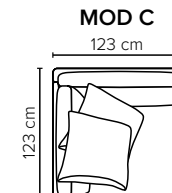

COMBINATIONS

Choose from available sofa models

MODULES

Design your own sofa

bellus®

1. **SEAT:** Cloud^{plus} System: Pocket springs + HR Foam 35 kg + on top feather mixed with shredded foam
2. **BACK:** Siliconized polyester fiber
   Loose seat cushions and loose back cushions
3. **ARMREST:** Foam 25-30 kg

1. **DECO PILLOWS:** Filling: feather mixed with shredded foam
   2 deco pillows per armrest size 70x75 cm
   2 deco pillows per corner size 70x75 cm
   Note: Loveseat has 1 deco pillow size 70x75 cm
2. **FRAME:** Plywood + wood + foam 25 kg
3. **LEG OPTIONS:** No leg choices available for this sofa