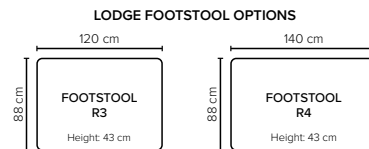

COMBINATIONS

Choose from available sofa models

MODULES

Design your own sofa

bellus®

1. **SEAT:** Cloud^{plus} System: Pocket springs + HR Foam 35 kg + on top feather mixed with shredded foam
2. **BACK:** Siliconized polyester fiber
   Loose seat cushions and loose back cushions
3. **ARMREST:** Foam 25-30 kg

1. **DECO PILLOWS:** Filling: feather mixed with shredded foam
   2 deco pillows per armrest size 70x75 cm
   2 deco pillows per corner size 70x75 cm
   Note: Loveseat has 1 deco pillow size 70x75 cm
2. **FRAME:** Plywood + wood + foam 25 kg
3. **LEG OPTIONS:** No leg choices available for this sofa