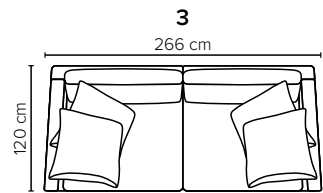

COMBINATIONS

Choose from available sofa models

MODULES

Design your own sofa

bellus®

1. **SEAT:** Cloud^{plus} System: Pocket springs + HR Foam 35 kg + on top feather mixed with shredded foam
2. **BACK:** Siliconized polyester fiber
   Loose seat cushions and loose back cushions
3. **ARMREST:** Foam 25-30 kg

1. **DECO PILLOWS:** Filling: feather mixed with shredded foam
   2 deco pillows per armrest size 70x75 cm
   2 deco pillows per corner size 70x75 cm
   Note: Loveseat has 1 deco pillow size 70x75 cm
2. **FRAME:** Plywood + wood + foam 25 kg
3. **LEG OPTIONS:** No leg choices available for this sofa