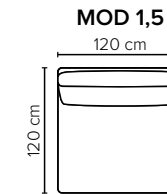

COMBINATIONS

Choose from available sofa models

MODULES

Design your own sofa

bellus®

1. **SEAT:** Cloud^{plus} System: Pocket springs + HR Foam 35 kg + on top feather mixed with shredded foam
2. **BACK:** Siliconized polyester fiber
   Loose seat cushions and loose back cushions
3. **ARMREST:** Foam 25-30 kg

1. **DECO PILLOWS:** Filling: feather mixed with shredded foam
   2 deco pillows per armrest size 70x75 cm
   2 deco pillows per corner size 70x75 cm
   Note: Loveseat has 1 deco pillow size 70x75 cm
2. **FRAME:** Plywood + wood + foam 25 kg
3. **LEG OPTIONS:** No leg choices available for this sofa