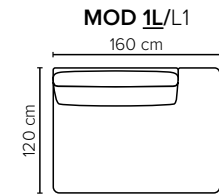

COMBINATIONS

Choose from available sofa models

MODULES

Design your own sofa

bellus®

1. **SEAT:** Cloud^{plus} System: Pocket springs + HR Foam 35 kg + on top feather mixed with shredded foam
2. **BACK:** Siliconized polyester fiber
   Loose seat cushions and loose back cushions
3. **ARMREST:** Foam 25-30 kg

1. **DECO PILLOWS:** Filling: feather mixed with shredded foam
   2 deco pillows per armrest size 70x75 cm
   2 deco pillows per corner size 70x75 cm
   Note: Loveseat has 1 deco pillow size 70x75 cm
2. **FRAME:** Plywood + wood + foam 25 kg
3. **LEG OPTIONS:** No leg choices available for this sofa