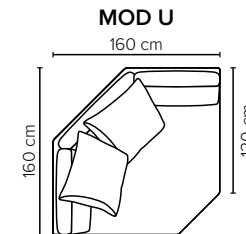

- SEAT:** Cloud^{plus} System: Pocket springs + HR Foam 35 kg + on top feather mixed with shredded foam
- BACK:** Siliconized polyester fiber
Loose seat cushions and loose back cushions
- ARMREST:** Foam 25-30 kg

- DECO PILLOWS:** Filling: feather mixed with shredded foam
2 deco pillows per armrest size 70x75 cm
2 deco pillows per corner size 70x75 cm
Note: Loveseat has 1 deco pillow size 70x75 cm
- FRAME:** Plywood + wood + foam 25 kg
- LEG OPTIONS:** No leg choices available for this sofa