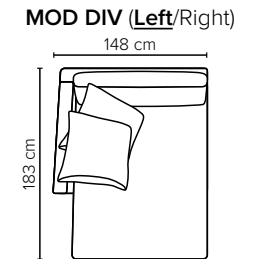

COMBINATIONS

Choose from available sofa models

MODULES

Design your own sofa

bellus®

1. **SEAT:** Cloud^{plus} System: Pocket springs + HR Foam 35 kg + on top feather mixed with shredded foam
2. **BACK:** Siliconized polyester fiber
   Loose seat cushions and loose back cushions
3. **ARMREST:** Foam 25-30 kg

1. **DECO PILLOWS:** Filling: feather mixed with shredded foam
   2 deco pillows per armrest size 70x75 cm
   2 deco pillows per corner size 70x75 cm
   Note: Loveseat has 1 deco pillow size 70x75 cm
2. **FRAME:** Plywood + wood + foam 25 kg
3. **LEG OPTIONS:** No leg choices available for this sofa