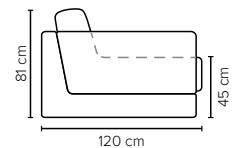

COMBINATIONS

Choose from available sofa models

MODULES

Design your own sofa

bellus®

1. **SEAT:** Cloud^{plus} System: Pocket springs + HR Foam 35 kg + on top feather mixed with shredded foam
2. **BACK:** Siliconized polyester fiber
   Loose seat cushions and loose back cushions
3. **ARMREST:** Foam 25-30 kg

1. **DECO PILLOWS:** Filling: feather mixed with shredded foam
   2 deco pillows per armrest size 70x75 cm
   2 deco pillows per corner size 70x75 cm
   Note: Loveseat has 1 deco pillow size 70x75 cm
2. **FRAME:** Plywood + wood + foam 25 kg
3. **LEG OPTIONS:** No leg choices available for this sofa