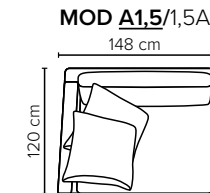

COMBINATIONS

Choose from available sofa models

MODULES

Design your own sofa

bellus®

1. **SEAT:** Cloud^{plus} System: Pocket springs + HR Foam 35 kg + on top feather mixed with shredded foam
2. **BACK:** Siliconized polyester fiber
   Loose seat cushions and loose back cushions
3. **ARMREST:** Foam 25-30 kg

1. **DECO PILLOWS:** Filling: feather mixed with shredded foam
   2 deco pillows per armrest size 70x75 cm
   2 deco pillows per corner size 70x75 cm
   Note: Loveseat has 1 deco pillow size 70x75 cm
2. **FRAME:** Plywood + wood + foam 25 kg
3. **LEG OPTIONS:** No leg choices available for this sofa