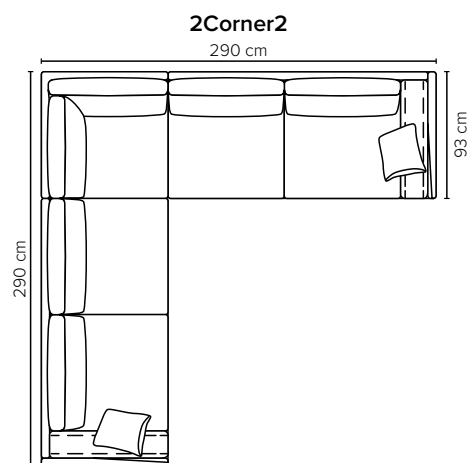

CHOOSE YOUR OWN COMBINATIONS

COMBINATIONS

Choose from available sofa models

bellus®

- SEAT:** Cloud^{Plus} System: Pocket springs + HR Foam 35 kg + on top feather mixed with shredded foam
- BACK:** Feather mixed with shredded foam
Loose seat cushions and loose back cushions
- ARMREST:** Foam 25-30 kg

- DECO PILLOWS:** 1 deco pillow per armrest size 40×40 cm
1 deco pillow per corner size 40×40 cm
- FRAME:** Plywood + wood + foam 25 kg
- LEG OPTIONS:** No leg choices available for this sofa