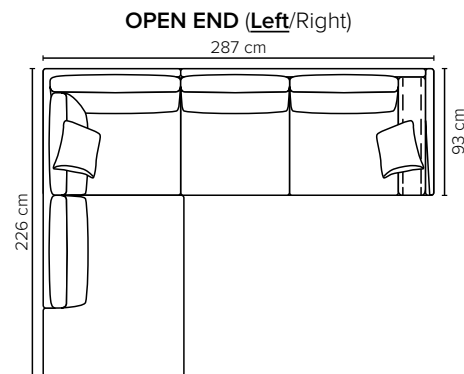

CHOOSE YOUR OWN COMBINATIONS

COMBINATIONS

Choose from available sofa models

bellus®

- SEAT:** Cloud^{Plus} System: Pocket springs + HR Foam 35 kg + on top feather mixed with shredded foam
- BACK:** Feather mixed with shredded foam
Loose seat cushions and loose back cushions
- ARMREST:** Foam 25-30 kg

- DECO PILLOWS:** 1 deco pillow per armrest size 40×40 cm
1 deco pillow per corner size 40×40 cm
- FRAME:** Plywood + wood + foam 25 kg
- LEG OPTIONS:** No leg choices available for this sofa