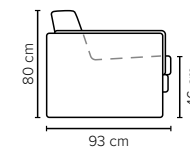

COMBINATIONS

Choose from available sofa models

bellus®

1. **SEAT:** Cloud^{Plus} System: Pocket springs + HR Foam 35 kg + on top feather mixed with shredded foam
2. **BACK:** Feather mixed with shredded foam
   Loose seat cushions and loose back cushions
3. **ARMREST:** Foam 25-30 kg

1. **DECO PILLOWS:** 1 deco pillow per armrest size 40×40 cm
   1 deco pillow per corner size 40×40 cm
2. **FRAME:** Plywood + wood + foam 25 kg
3. **LEG OPTIONS:** No leg choices available for this sofa