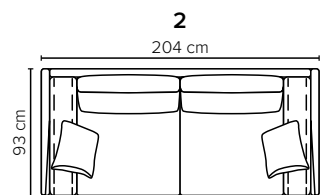

CHOOSE YOUR OWN COMBINATIONS

COMBINATIONS

Choose from available sofa models

bellus®

- SEAT:** Cloud^{Plus} System: Pocket springs + HR Foam 35 kg + on top feather mixed with shredded foam
- BACK:** Feather mixed with shredded foam
Loose seat cushions and loose back cushions
- ARMREST:** Foam 25-30 kg

- DECO PILLOWS:** 1 deco pillow per armrest size 40×40 cm
1 deco pillow per corner size 40×40 cm
- FRAME:** Plywood + wood + foam 25 kg
- LEG OPTIONS:** No leg choices available for this sofa