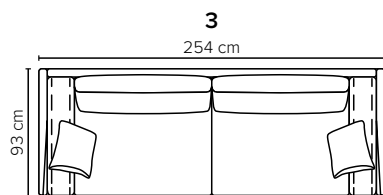

CHOOSE YOUR OWN COMBINATIONS

COMBINATIONS

Choose from available sofa models

bellus®

- SEAT:** Cloud^{Plus} System: Pocket springs + HR Foam 35 kg + on top feather mixed with shredded foam
- BACK:** Feather mixed with shredded foam
Loose seat cushions and loose back cushions
- ARMREST:** Foam 25-30 kg

- DECO PILLOWS:** 1 deco pillow per armrest size 40×40 cm
1 deco pillow per corner size 40×40 cm
- FRAME:** Plywood + wood + foam 25 kg
- LEG OPTIONS:** No leg choices available for this sofa