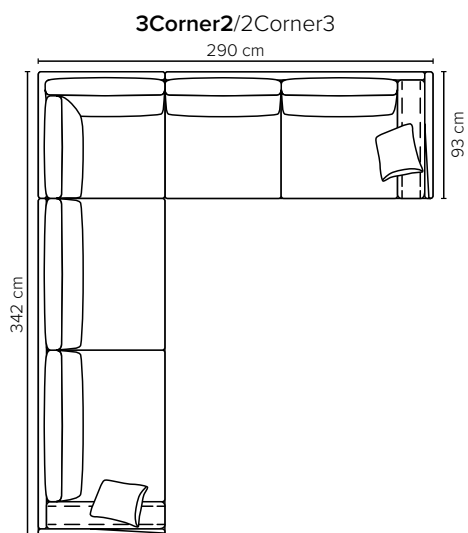

CHOOSE YOUR OWN COMBINATIONS

COMBINATIONS

Choose from available sofa models

bellus®

- SEAT:** Cloud^{Plus} System: Pocket springs + HR Foam 35 kg + on top feather mixed with shredded foam
- BACK:** Feather mixed with shredded foam
Loose seat cushions and loose back cushions
- ARMREST:** Foam 25-30 kg

- DECO PILLOWS:** 1 deco pillow per armrest size 40×40 cm
1 deco pillow per corner size 40×40 cm
- FRAME:** Plywood + wood + foam 25 kg
- LEG OPTIONS:** No leg choices available for this sofa