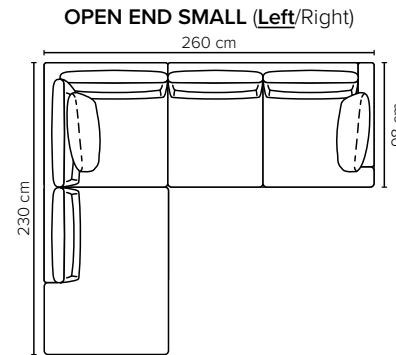

COMBINATIONS

Choose from available sofa models

bellus®

1. **SEAT:** Cloud^{Plus} System: Pocket springs + HR Foam 35 kg + on top feather mixed with shredded foam
2. **BACK:** Siliconized polyester fiber
   Loose seat cushions and loose back cushions
3. **ARMREST:** Foam 25 kg

1. **DECO PILLOWS:** 1 deco pillow per armrest size 40x55 cm
   1 deco pillow per corner size 40x55 cm
   Note: Fargo 1 has 1 deco pillow
2. **FRAME:** Plywood + wood
   No-Sag springs
3. **LEG OPTIONS:** Standard: Leg 138 (metal, h: 17 cm)
   Optional: Leg 14 (wooden, h: 16 cm)