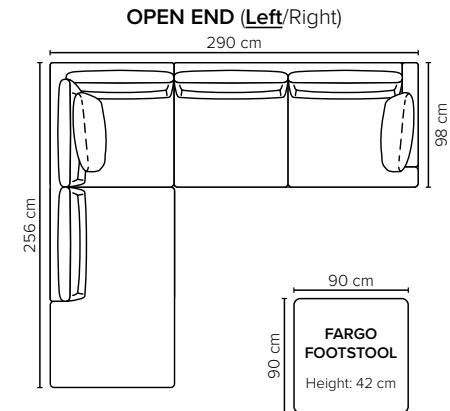

COMBINATIONS

Choose from available sofa models

bellus®

1. **SEAT:** Cloud^{Plus} System: Pocket springs + HR Foam 35 kg + on top feather mixed with shredded foam
2. **BACK:** Siliconized polyester fiber
   Loose seat cushions and loose back cushions
3. **ARMREST:** Foam 25 kg

1. **DECO PILLOWS:** 1 deco pillow per armrest size 40x55 cm
   1 deco pillow per corner size 40x55 cm
   Note: Fargo 1 has 1 deco pillow
2. **FRAME:** Plywood + wood
   No-Sag springs
3. **LEG OPTIONS:** Standard: Leg 138 (metal, h: 17 cm)
   Optional: Leg 14 (wooden, h: 16 cm)