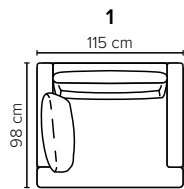

COMBINATIONS

Choose from available sofa models

bellus®