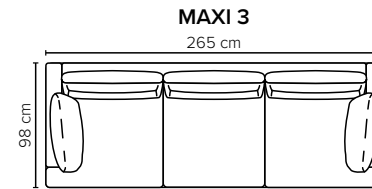

COMBINATIONS

Choose from available sofa models

bellus®