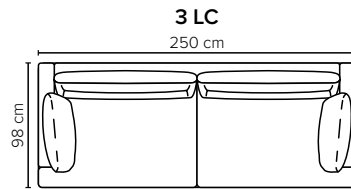

COMBINATIONS

Choose from available sofa models

bellus®