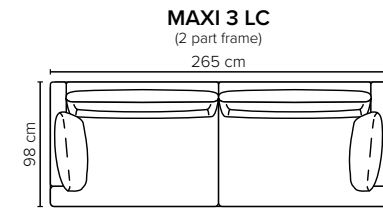

COMBINATIONS

Choose from available sofa models

bellus®