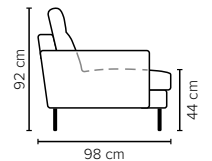

COMBINATIONS

Choose from available sofa models

bellus®