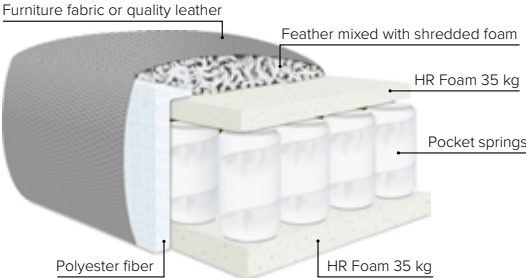

FARGO

The one that feels like it was made for you

bellus[®]

COMBINATIONS

Choose from available sofa models

bellus®

- SEAT:** Cloud^{Plus} System: Pocket springs + HR Foam 35 kg + on top feather mixed with shredded foam
- BACK:** Siliconized polyester fiber
Loose seat cushions and loose back cushions
- ARMREST:** Foam 25 kg

- DECO PILLOWS:** 1 deco pillow per armrest size 40x55 cm
1 deco pillow per corner size 40x55 cm
Note: Fargo 1 has 1 deco pillow
- FRAME:** Plywood + wood
No-Sag springs
- LEG OPTIONS:** Standard: Leg 138 (metal, h: 17 cm)
Optional: Leg 14 (wooden, h: 16 cm)

All measurements are approximate, +/- 3 cm. Sofa height measured with leg 138. Please visit www.bellus.com for the latest product versions.