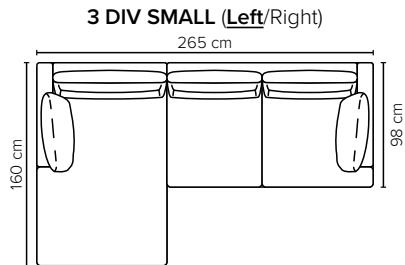

COMBINATIONS

Choose from available sofa models

bellus®

1. **SEAT:** Cloud^{Plus} System: Pocket springs + HR Foam 35 kg + on top feather mixed with shredded foam
2. **BACK:** Siliconized polyester fiber
   Loose seat cushions and loose back cushions
3. **ARMREST:** Foam 25 kg

1. **DECO PILLOWS:** 1 deco pillow per armrest size 40x55 cm
   1 deco pillow per corner size 40x55 cm
   Note: Fargo 1 has 1 deco pillow
2. **FRAME:** Plywood + wood
   No-Sag springs
3. **LEG OPTIONS:** Standard: Leg 138 (metal, h: 17 cm)
   Optional: Leg 14 (wooden, h: 16 cm)