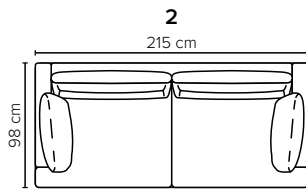

COMBINATIONS

Choose from available sofa models

bellus®