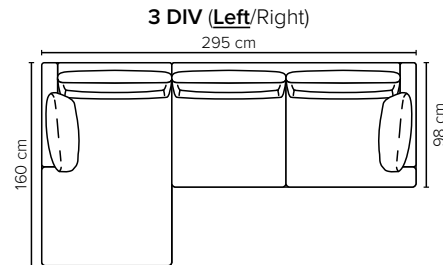

COMBINATIONS

Choose from available sofa models

bellus®

1. **SEAT:** Cloud^{Plus} System: Pocket springs + HR Foam 35 kg + on top feather mixed with shredded foam
2. **BACK:** Siliconized polyester fiber
   Loose seat cushions and loose back cushions
3. **ARMREST:** Foam 25 kg

1. **DECO PILLOWS:** 1 deco pillow per armrest size 40x55 cm
   1 deco pillow per corner size 40x55 cm
   Note: Fargo 1 has 1 deco pillow
2. **FRAME:** Plywood + wood
   No-Sag springs
3. **LEG OPTIONS:** Standard: Leg 138 (metal, h: 17 cm)
   Optional: Leg 14 (wooden, h: 16 cm)