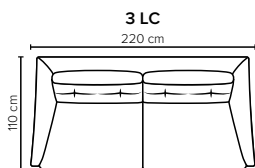

COMBINATIONS

Choose from available sofa models

bellus®