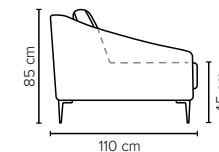

COMBINATIONS

Choose from available sofa models

bellus®