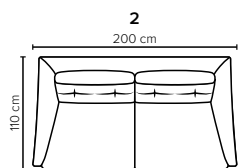

COMBINATIONS

Choose from available sofa models

bellus®