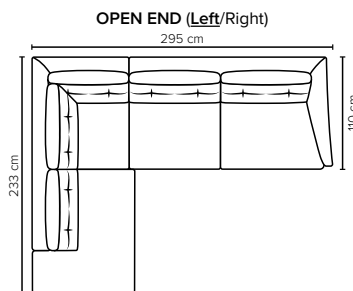

COMBINATIONS

Choose from available sofa models

bellus®

- **SEAT:** Cloud System: Pocket springs + HR Foam 35 kg covered with memory foam and 200 g fiber
- **BACK:** Silicized polyester fiber
  Loose seat cushions and loose back cushions
- **ARMREST:** Foam 25-30 kg

- **DECO PILLOWS:** Not included in this sofa model
  Additional pillows can be ordered separately
- **FRAME:** Plywood + wood + foam 25 kg
- **LEG OPTIONS:** Standard: Leg 15 (metal, h: 17 cm)
  Optional: Leg 14 (wooden, h: 16 cm)