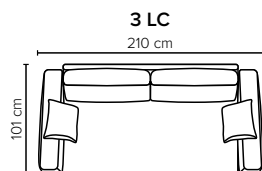

COMBINATIONS

Choose from available sofa models

bellus®

1. **SEAT:** **Cloud System:** Pocket springs + HR Foam 35 kg covered with memory foam and 200 g fiber
2. **BACK:** Siliconized polyester fiber
   Fixed seat cushions and loose back cushions
3. **ARMREST:** Foam 25-30 kg

1. **DECO PILLOWS:** 1 deco pillow per armrest size 40x40 cm
   1 deco pillow per corner size 40x40 cm
2. **FRAME:** Plywood + wood + foam 25 kg
3. **LEG OPTIONS:** Standard: Leg 122 (metal, h: 17 cm)

Metal colors

MATTE BLACK