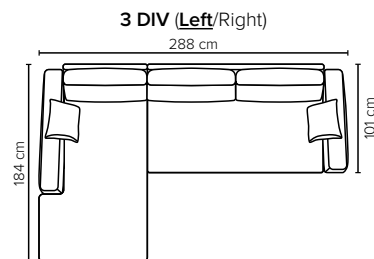

COMBINATIONS

Choose from available sofa models

bellus®

1. **SEAT:** **Cloud System:** Pocket springs + HR Foam 35 kg covered with memory foam and 200 g fiber
2. **BACK:** Siliconized polyester fiber
   Fixed seat cushions and loose back cushions
3. **ARMREST:** Foam 25-30 kg

1. **DECO PILLOWS:** 1 deco pillow per armrest size 40x40 cm
   1 deco pillow per corner size 40x40 cm
2. **FRAME:** Plywood + wood + foam 25 kg
3. **LEG OPTIONS:** Standard: Leg 122 (metal, h: 17 cm)

Metal colors

MATTE BLACK