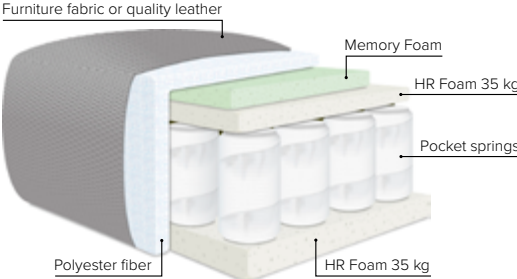

BROOKLYN

Pristine tailoring and clean silhouettes, suited for modern life

bellus[®]

COMBINATIONS

Choose from available sofa models

bellus®

- SEAT:** **Cloud System:** Pocket springs + HR Foam 35 kg covered with memory foam and 200 g fiber
- BACK:** Siliconized polyester fiber
Fixed seat cushions and loose back cushions
- ARMREST:** Foam 25-30 kg

- DECO PILLOWS:** 1 deco pillow per armrest size 40x40 cm
1 deco pillow per corner size 40x40 cm
- FRAME:** Plywood + wood + foam 25 kg
- LEG OPTIONS:** Standard: Leg 122 (metal, h: 17 cm)

All measurements are approximate. Sofa height measured with leg 122. Please visit www.bellus.com for the latest product versions.