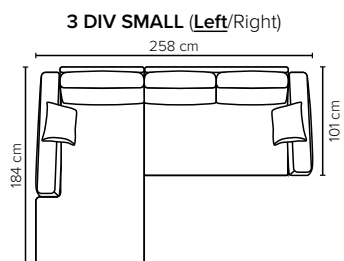

COMBINATIONS

Choose from available sofa models

bellus®

1. **SEAT:** **Cloud System:** Pocket springs + HR Foam 35 kg covered with memory foam and 200 g fiber
2. **BACK:** Siliconized polyester fiber
   Fixed seat cushions and loose back cushions
3. **ARMREST:** Foam 25-30 kg

1. **DECO PILLOWS:** 1 deco pillow per armrest size 40x40 cm
   1 deco pillow per corner size 40x40 cm
2. **FRAME:** Plywood + wood + foam 25 kg
3. **LEG OPTIONS:** Standard: Leg 122 (metal, h: 17 cm)

Metal colors

MATTE BLACK