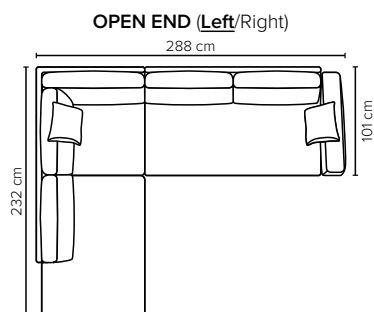

COMBINATIONS

Choose from available sofa models

bellus®

1. **SEAT:** **Cloud System:** Pocket springs + HR Foam 35 kg covered with memory foam and 200 g fiber
2. **BACK:** Siliconized polyester fiber
   Fixed seat cushions and loose back cushions
3. **ARMREST:** Foam 25-30 kg

1. **DECO PILLOWS:** 1 deco pillow per armrest size 40x40 cm
   1 deco pillow per corner size 40x40 cm
2. **FRAME:** Plywood + wood + foam 25 kg
3. **LEG OPTIONS:** Standard: Leg 122 (metal, h: 17 cm)

Metal colors

MATTE BLACK