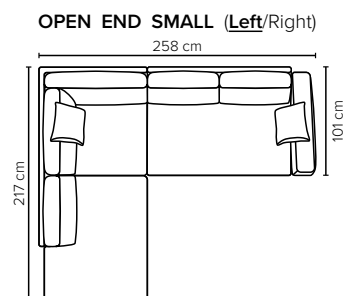

COMBINATIONS

Choose from available sofa models

bellus®

1. **SEAT:** **Cloud System:** Pocket springs + HR Foam 35 kg covered with memory foam and 200 g fiber
2. **BACK:** Siliconized polyester fiber
   Fixed seat cushions and loose back cushions
3. **ARMREST:** Foam 25-30 kg

1. **DECO PILLOWS:** 1 deco pillow per armrest size 40x40 cm
   1 deco pillow per corner size 40x40 cm
2. **FRAME:** Plywood + wood + foam 25 kg
3. **LEG OPTIONS:** Standard: Leg 122 (metal, h: 17 cm)

Metal colors

MATTE BLACK