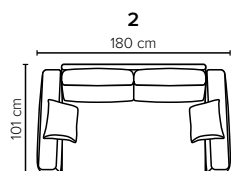

COMBINATIONS

Choose from available sofa models

bellus®

1. **SEAT:** **Cloud System:** Pocket springs + HR Foam 35 kg covered with memory foam and 200 g fiber
2. **BACK:** Siliconized polyester fiber
   Fixed seat cushions and loose back cushions
3. **ARMREST:** Foam 25-30 kg

1. **DECO PILLOWS:** 1 deco pillow per armrest size 40x40 cm
   1 deco pillow per corner size 40x40 cm
2. **FRAME:** Plywood + wood + foam 25 kg
3. **LEG OPTIONS:** Standard: Leg 122 (metal, h: 17 cm)

Metal colors

MATTE BLACK