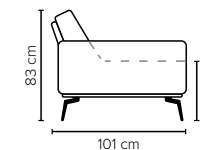

COMBINATIONS

Choose from available sofa models

bellus®

1. **SEAT:** **Cloud System:** Pocket springs + HR Foam 35 kg covered with memory foam and 200 g fiber
2. **BACK:** Siliconized polyester fiber
   Fixed seat cushions and loose back cushions
3. **ARMREST:** Foam 25-30 kg

1. **DECO PILLOWS:** 1 deco pillow per armrest size 40x40 cm
   1 deco pillow per corner size 40x40 cm
2. **FRAME:** Plywood + wood + foam 25 kg
3. **LEG OPTIONS:** Standard: Leg 122 (metal, h: 17 cm)

Metal colors

MATTE BLACK