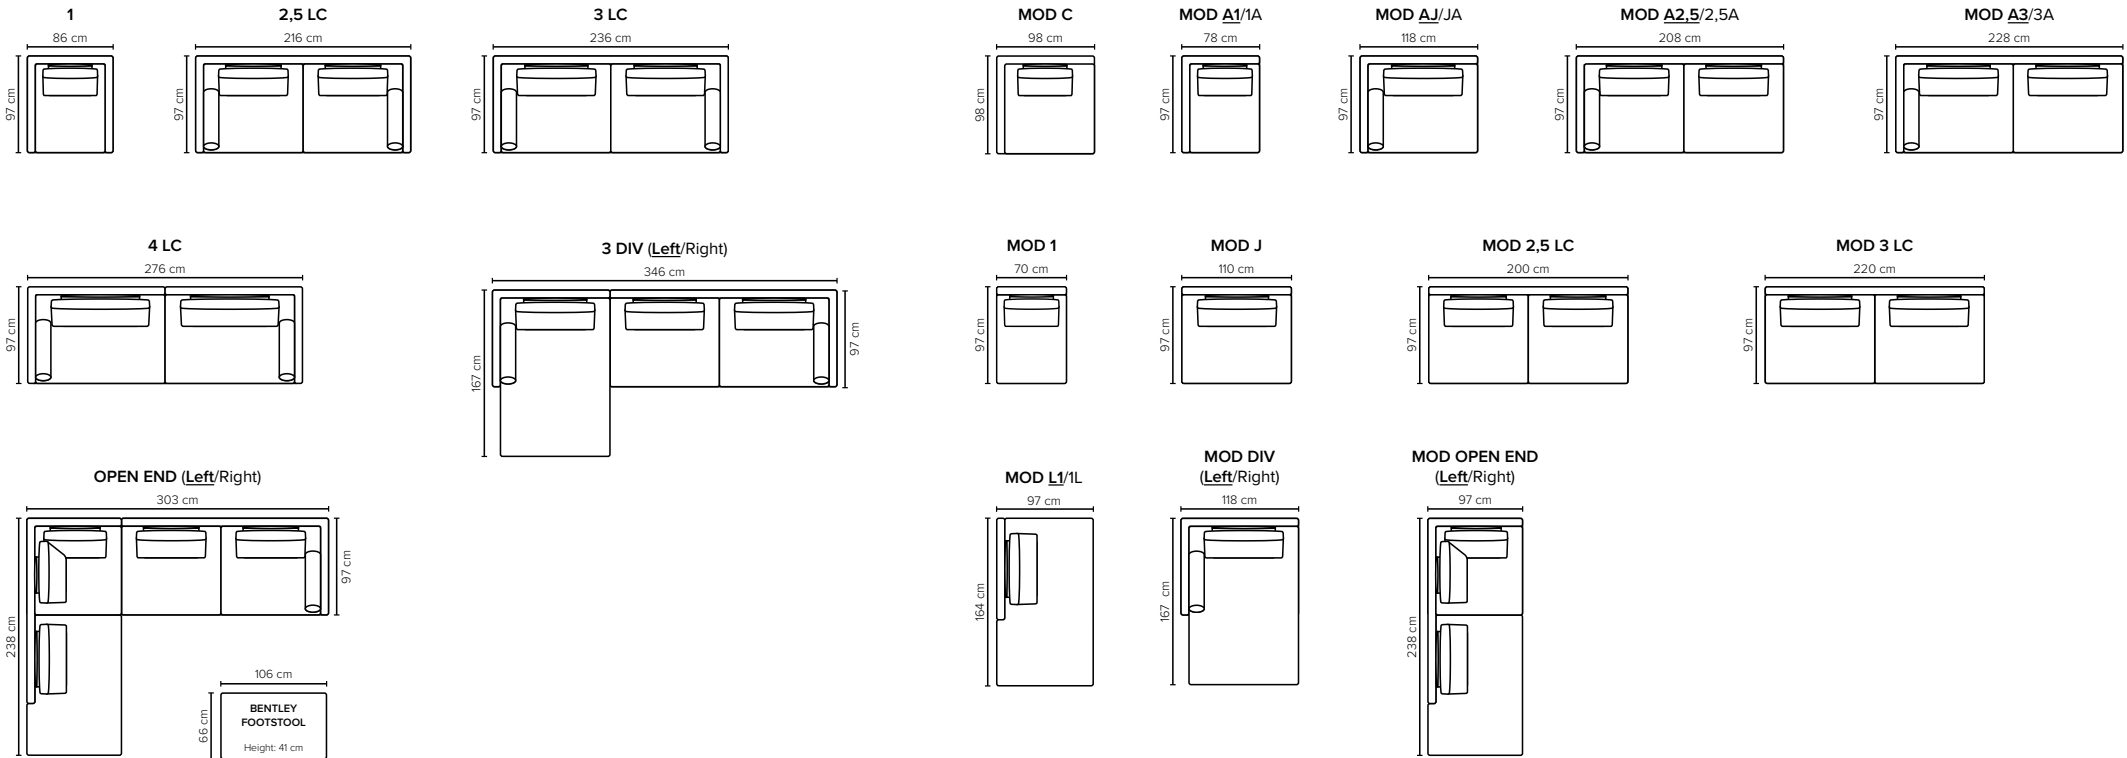

COMBINATIONS

Choose from available sofa models

MODULES

Design your own sofa

bellus®

1. **SEAT:** Cloud System: Pocket springs + HR Foam 35 kg covered with memory foam and 200 g fiber
2. **BACK:** Foam 25 kg covered with mix of feathers and shredded foam
   Loose seat cushions and loose back cushions
3. **ARMREST:** Foam 25-30 kg

1. **DECO PILLOWS:** 1 tube pillow per armrest
   Filling: feather mixed with shredded foam
2. **FRAME:** Plywood + wood + foam 25 kg
3. **LEG OPTIONS:** Standard: Leg 139 (metal, h: 17 cm)

Metal colors