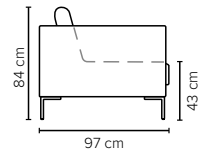

COMBINATIONS

Choose from available sofa models

MODULES

Design your own sofa

bellus®

1. **SEAT:** Cloud System: Pocket springs + HR Foam 35 kg covered with memory foam and 200 g fiber
2. **BACK:** Foam 25 kg covered with mix of feathers and shredded foam
   Loose seat cushions and loose back cushions
3. **ARMREST:** Foam 25-30 kg

1. **DECO PILLOWS:** 1 tube pillow per armrest
   Filling: feather mixed with shredded foam
2. **FRAME:** Plywood + wood + foam 25 kg
3. **LEG OPTIONS:** Standard: Leg 139 (metal, h: 17 cm)

Metal colors