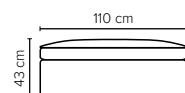

SEAT: ERX Foam 40 kg + mix of feathers and shredded foam in separate bags with channels

BACK: Mix of feathers and shredded foam
Loose seat cushions and loose back cushions

ARMREST: Foam 25 kg

DECO PILLOWS: Optional deco pillows can be ordered separately
Note: Ares 1 has one 40x40 cm deco pillow