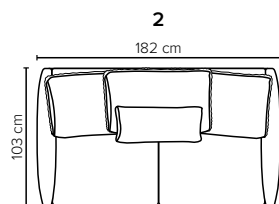

SEAT: ERX Foam 40 kg + mix of feathers and shredded foam in separate bags with channels

BACK: Mix of feathers and shredded foam
Loose seat cushions and loose back cushions

ARMREST: Foam 25 kg

DECO PILLOWS: Optional deco pillows can be ordered separately
Note: Ares 1 has one 40x40 cm deco pillow

FRAME: Plywood + wood + foam 35 kg
No-Sag springs

LEG OPTIONS: No leg choices available for this sofa