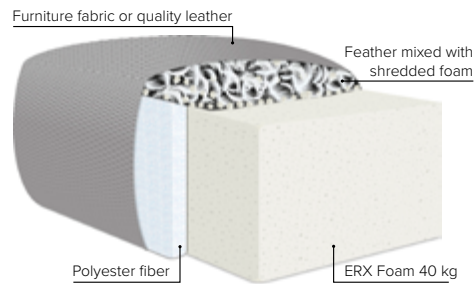

ARES FOOTSTOOL DESIGN