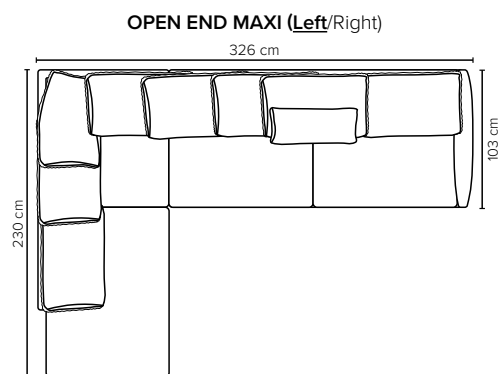

SEAT: ERX Foam 40 kg + mix of feathers and shredded foam in separate bags with channels

BACK: Mix of feathers and shredded foam
Loose seat cushions and loose back cushions

ARMREST: Foam 25 kg

DECO PILLOWS: Optional deco pillows can be ordered separately
Note: Ares 1 has one 40x40 cm deco pillow