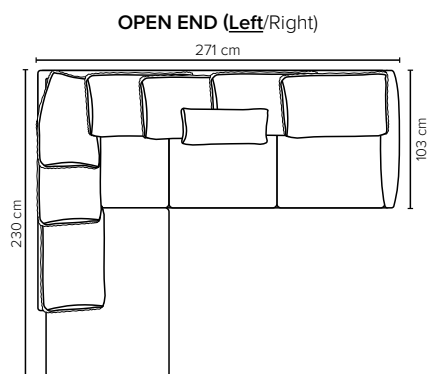

SEAT: ERX Foam 40 kg + mix of feathers and shredded foam in separate bags with channels

BACK: Mix of feathers and shredded foam
Loose seat cushions and loose back cushions

ARMREST: Foam 25 kg

DECO PILLOWS: Optional deco pillows can be ordered separately
Note: Ares 1 has one 40x40 cm deco pillow