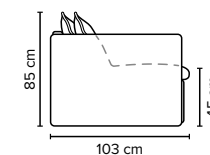

SEAT: ERX Foam 40 kg + mix of feathers and shredded foam in separate bags with channels

BACK: Mix of feathers and shredded foam
Loose seat cushions and loose back cushions

ARMREST: Foam 25 kg

DECO PILLOWS: Optional deco pillows can be ordered separately
Note: Ares 1 has one 40x40 cm deco pillow