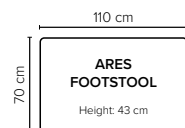

SEAT: ERX Foam 40 kg + mix of feathers and shredded foam in separate bags with channels

BACK: Mix of feathers and shredded foam
Loose seat cushions and loose back cushions

ARMREST: Foam 25 kg

DECO PILLOWS: Optional deco pillows can be ordered separately
Note: Ares 1 has one 40x40 cm deco pillow