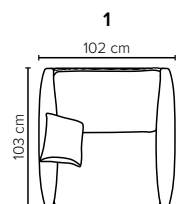

SEAT: ERX Foam 40 kg + mix of feathers and shredded foam in separate bags with channels

BACK: Mix of feathers and shredded foam
Loose seat cushions and loose back cushions

ARMREST: Foam 25 kg

DECO PILLOWS: Optional deco pillows can be ordered separately
Note: Ares 1 has one 40x40 cm deco pillow