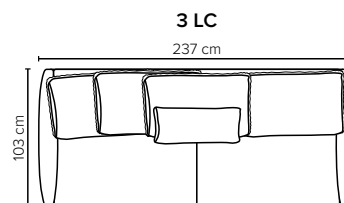

SEAT: ERX Foam 40 kg + mix of feathers and shredded foam in separate bags with channels

BACK: Mix of feathers and shredded foam
Loose seat cushions and loose back cushions

ARMREST: Foam 25 kg

DECO PILLOWS: Optional deco pillows can be ordered separately
Note: Ares 1 has one 40x40 cm deco pillow

FRAME: Plywood + wood + foam 35 kg
No-Sag springs

LEG OPTIONS: No leg choices available for this sofa