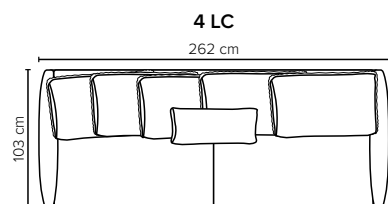

SEAT: ERX Foam 40 kg + mix of feathers and shredded foam in separate bags with channels

BACK: Mix of feathers and shredded foam
Loose seat cushions and loose back cushions

ARMREST: Foam 25 kg

DECO PILLOWS: Optional deco pillows can be ordered separately
Note: Ares 1 has one 40x40 cm deco pillow

FRAME: Plywood + wood + foam 35 kg
No-Sag springs

LEG OPTIONS: No leg choices available for this sofa