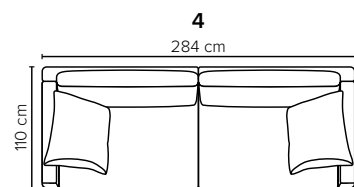

COMBINATIONS

Choose from available sofa models

MODULES

Design your own sofa

bellus®

1. **SEAT:** Cloud^{Plus} System: Pocket springs + HR Foam 35 kg + on top feather mixed with shredded foam
2. **BACK:** Siliconized polyester fiber
   Loose seat cushions and loose back cushions
3. **ARMREST:** Foam 25-30 kg

1. **DECO PILLOWS:** Filling: feather mixed with shredded foam
   1 deco pillow per armrest size 60x65 cm
   1 deco pillow per corner size 60x65 cm
   Note: Loveseat has 1 deco pillow size 60x65 cm
2. **FRAME:** Plywood + wood + foam 25 kg
3. **LEG OPTIONS:** No leg choices available for this sofa