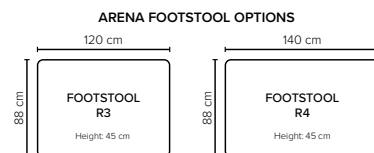

COMBINATIONS

Choose from available sofa models

MODULES

Design your own sofa

bellus®

1. **SEAT:** Cloud^{Plus} System: Pocket springs + HR Foam 35 kg + on top feather mixed with shredded foam
2. **BACK:** Siliconized polyester fiber
   Loose seat cushions and loose back cushions
3. **ARMREST:** Foam 25-30 kg

1. **DECO PILLOWS:** Filling: feather mixed with shredded foam
   1 deco pillow per armrest size 60x65 cm
   1 deco pillow per corner size 60x65 cm
   Note: Loveseat has 1 deco pillow size 60x65 cm
2. **FRAME:** Plywood + wood + foam 25 kg
3. **LEG OPTIONS:** No leg choices available for this sofa