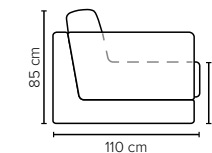

COMBINATIONS

Choose from available sofa models

MODULES

Design your own sofa

bellus®

1. **SEAT:** Cloud^{Plus} System: Pocket springs + HR Foam 35 kg + on top feather mixed with shredded foam
2. **BACK:** Siliconized polyester fiber
   Loose seat cushions and loose back cushions
3. **ARMREST:** Foam 25-30 kg

1. **DECO PILLOWS:** Filling: feather mixed with shredded foam
   1 deco pillow per armrest size 60x65 cm
   1 deco pillow per corner size 60x65 cm
   Note: Loveseat has 1 deco pillow size 60x65 cm
2. **FRAME:** Plywood + wood + foam 25 kg
3. **LEG OPTIONS:** No leg choices available for this sofa