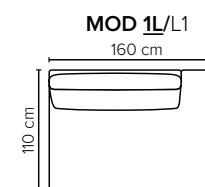

COMBINATIONS

Choose from available sofa models

MODULES

Design your own sofa

bellus®

1. **SEAT:** Cloud^{Plus} System: Pocket springs + HR Foam 35 kg + on top feather mixed with shredded foam
2. **BACK:** Siliconized polyester fiber
   Loose seat cushions and loose back cushions
3. **ARMREST:** Foam 25-30 kg

1. **DECO PILLOWS:** Filling: feather mixed with shredded foam
   1 deco pillow per armrest size 60x65 cm
   1 deco pillow per corner size 60x65 cm
   Note: Loveseat has 1 deco pillow size 60x65 cm
2. **FRAME:** Plywood + wood + foam 25 kg
3. **LEG OPTIONS:** No leg choices available for this sofa