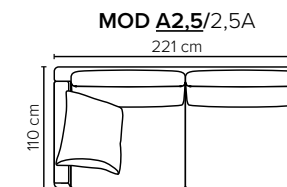

COMBINATIONS

Choose from available sofa models

MODULES

Design your own sofa

bellus®

1. **SEAT:** Cloud^{Plus} System: Pocket springs + HR Foam 35 kg + on top feather mixed with shredded foam
2. **BACK:** Siliconized polyester fiber
   Loose seat cushions and loose back cushions
3. **ARMREST:** Foam 25-30 kg

1. **DECO PILLOWS:** Filling: feather mixed with shredded foam
   1 deco pillow per armrest size 60x65 cm
   1 deco pillow per corner size 60x65 cm
   Note: Loveseat has 1 deco pillow size 60x65 cm
2. **FRAME:** Plywood + wood + foam 25 kg
3. **LEG OPTIONS:** No leg choices available for this sofa