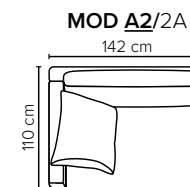

COMBINATIONS

Choose from available sofa models

MODULES

Design your own sofa

bellus®

1. **SEAT:** Cloud^{Plus} System: Pocket springs + HR Foam 35 kg + on top feather mixed with shredded foam
2. **BACK:** Siliconized polyester fiber
   Loose seat cushions and loose back cushions
3. **ARMREST:** Foam 25-30 kg

1. **DECO PILLOWS:** Filling: feather mixed with shredded foam
   1 deco pillow per armrest size 60x65 cm
   1 deco pillow per corner size 60x65 cm
   Note: Loveseat has 1 deco pillow size 60x65 cm
2. **FRAME:** Plywood + wood + foam 25 kg
3. **LEG OPTIONS:** No leg choices available for this sofa