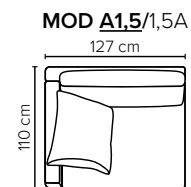

COMBINATIONS

Choose from available sofa models

MODULES

Design your own sofa

bellus®

1. **SEAT:** Cloud^{Plus} System: Pocket springs + HR Foam 35 kg + on top feather mixed with shredded foam
2. **BACK:** Siliconized polyester fiber
   Loose seat cushions and loose back cushions
3. **ARMREST:** Foam 25-30 kg

1. **DECO PILLOWS:** Filling: feather mixed with shredded foam
   1 deco pillow per armrest size 60x65 cm
   1 deco pillow per corner size 60x65 cm
   Note: Loveseat has 1 deco pillow size 60x65 cm
2. **FRAME:** Plywood + wood + foam 25 kg
3. **LEG OPTIONS:** No leg choices available for this sofa