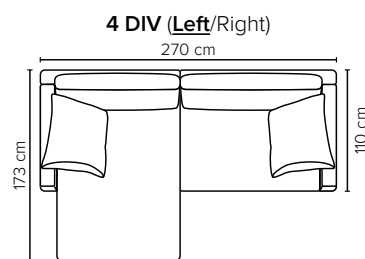

COMBINATIONS

Choose from available sofa models

MODULES

Design your own sofa

bellus®

1. **SEAT:** Cloud^{Plus} System: Pocket springs + HR Foam 35 kg + on top feather mixed with shredded foam
2. **BACK:** Siliconized polyester fiber
   Loose seat cushions and loose back cushions
3. **ARMREST:** Foam 25-30 kg

1. **DECO PILLOWS:** Filling: feather mixed with shredded foam
   1 deco pillow per armrest size 60x65 cm
   1 deco pillow per corner size 60x65 cm
   Note: Loveseat has 1 deco pillow size 60x65 cm
2. **FRAME:** Plywood + wood + foam 25 kg
3. **LEG OPTIONS:** No leg choices available for this sofa