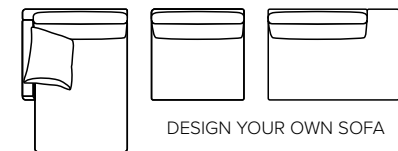

# ARENA

Spacious seating options and clean-lined, low-profile silhouette

bellus®

## MODULES

Design your own sofa

bellus®

- SEAT:** Cloud<sup>Plus</sup> System: Pocket springs + HR Foam 35 kg + on top feather mixed with shredded foam
- BACK:** Siliconized polyester fiber  
Loose seat cushions and loose back cushions
- ARMREST:** Foam 25-30 kg

- DECO PILLOWS:** Filling: feather mixed with shredded foam  
1 deco pillow per armrest size 60x65 cm  
1 deco pillow per corner size 60x65 cm  
**Note:** Loveseat has 1 deco pillow size 60x65 cm
- FRAME:** Plywood + wood + foam 25 kg
- LEG OPTIONS:** No leg choices available for this sofa