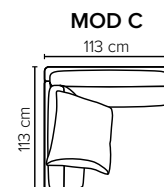

COMBINATIONS

Choose from available sofa models

MODULES

Design your own sofa

bellus®

1. **SEAT:** Cloud^{Plus} System: Pocket springs + HR Foam 35 kg + on top feather mixed with shredded foam
2. **BACK:** Siliconized polyester fiber
   Loose seat cushions and loose back cushions
3. **ARMREST:** Foam 25-30 kg

1. **DECO PILLOWS:** Filling: feather mixed with shredded foam
   1 deco pillow per armrest size 60x65 cm
   1 deco pillow per corner size 60x65 cm
   Note: Loveseat has 1 deco pillow size 60x65 cm
2. **FRAME:** Plywood + wood + foam 25 kg
3. **LEG OPTIONS:** No leg choices available for this sofa