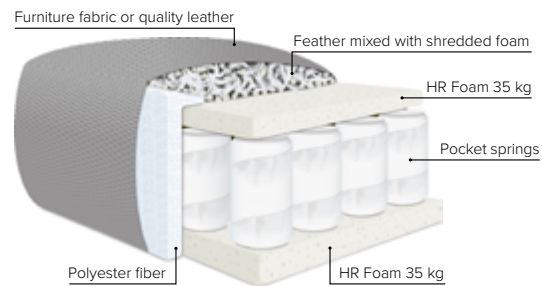

# ARENA

Spacious seating options and clean-lined, low-profile silhouette

bellus®

## MODULES

Design your own sofa

bellus®

- SEAT:** Cloud<sup>Plus</sup> System: Pocket springs + HR Foam 35 kg + on top feather mixed with shredded foam
- BACK:** Siliconized polyester fiber  
Loose seat cushions and loose back cushions
- ARMREST:** Foam 25-30 kg

- DECO PILLOWS:** Filling: feather mixed with shredded foam  
1 deco pillow per armrest size 60x65 cm  
1 deco pillow per corner size 60x65 cm  
**Note:** Loveseat has 1 deco pillow size 60x65 cm
- FRAME:** Plywood + wood + foam 25 kg
- LEG OPTIONS:** No leg choices available for this sofa