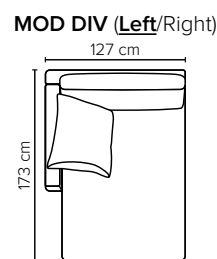

COMBINATIONS

Choose from available sofa models

MODULES

Design your own sofa

bellus®

1. **SEAT:** Cloud^{Plus} System: Pocket springs + HR Foam 35 kg + on top feather mixed with shredded foam
2. **BACK:** Siliconized polyester fiber
   Loose seat cushions and loose back cushions
3. **ARMREST:** Foam 25-30 kg

1. **DECO PILLOWS:** Filling: feather mixed with shredded foam
   1 deco pillow per armrest size 60x65 cm
   1 deco pillow per corner size 60x65 cm
   Note: Loveseat has 1 deco pillow size 60x65 cm
2. **FRAME:** Plywood + wood + foam 25 kg
3. **LEG OPTIONS:** No leg choices available for this sofa