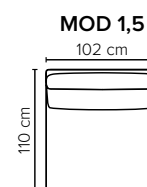

COMBINATIONS

Choose from available sofa models

MODULES

Design your own sofa

bellus®

1. **SEAT:** Cloud^{Plus} System: Pocket springs + HR Foam 35 kg + on top feather mixed with shredded foam
2. **BACK:** Siliconized polyester fiber
   Loose seat cushions and loose back cushions
3. **ARMREST:** Foam 25-30 kg

1. **DECO PILLOWS:** Filling: feather mixed with shredded foam
   1 deco pillow per armrest size 60x65 cm
   1 deco pillow per corner size 60x65 cm
   Note: Loveseat has 1 deco pillow size 60x65 cm
2. **FRAME:** Plywood + wood + foam 25 kg
3. **LEG OPTIONS:** No leg choices available for this sofa