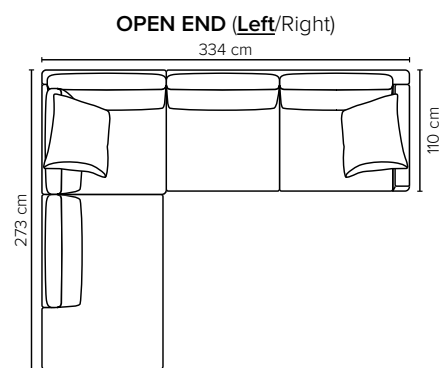

COMBINATIONS

Choose from available sofa models

MODULES

Design your own sofa

bellus®

1. **SEAT:** Cloud^{Plus} System: Pocket springs + HR Foam 35 kg + on top feather mixed with shredded foam
2. **BACK:** Siliconized polyester fiber
   Loose seat cushions and loose back cushions
3. **ARMREST:** Foam 25-30 kg

1. **DECO PILLOWS:** Filling: feather mixed with shredded foam
   1 deco pillow per armrest size 60x65 cm
   1 deco pillow per corner size 60x65 cm
   Note: Loveseat has 1 deco pillow size 60x65 cm
2. **FRAME:** Plywood + wood + foam 25 kg
3. **LEG OPTIONS:** No leg choices available for this sofa