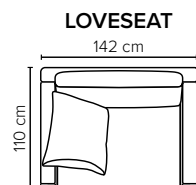

COMBINATIONS

Choose from available sofa models

MODULES

Design your own sofa

bellus®

1. **SEAT:** Cloud^{Plus} System: Pocket springs + HR Foam 35 kg + on top feather mixed with shredded foam
2. **BACK:** Siliconized polyester fiber
   Loose seat cushions and loose back cushions
3. **ARMREST:** Foam 25-30 kg

1. **DECO PILLOWS:** Filling: feather mixed with shredded foam
   1 deco pillow per armrest size 60x65 cm
   1 deco pillow per corner size 60x65 cm
   Note: Loveseat has 1 deco pillow size 60x65 cm
2. **FRAME:** Plywood + wood + foam 25 kg
3. **LEG OPTIONS:** No leg choices available for this sofa