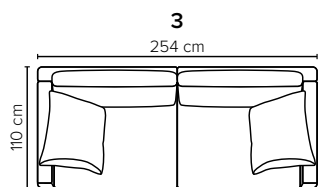

COMBINATIONS

Choose from available sofa models

MODULES

Design your own sofa

bellus®

1. **SEAT:** Cloud^{Plus} System: Pocket springs + HR Foam 35 kg + on top feather mixed with shredded foam
2. **BACK:** Siliconized polyester fiber
   Loose seat cushions and loose back cushions
3. **ARMREST:** Foam 25-30 kg

1. **DECO PILLOWS:** Filling: feather mixed with shredded foam
   1 deco pillow per armrest size 60x65 cm
   1 deco pillow per corner size 60x65 cm
   Note: Loveseat has 1 deco pillow size 60x65 cm
2. **FRAME:** Plywood + wood + foam 25 kg
3. **LEG OPTIONS:** No leg choices available for this sofa