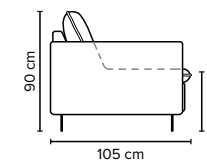

COMBINATIONS

Choose from available sofa models

bellus®

1. **SEAT:** Foam 35 kg + mix of feathers and shredded foam in separate bags with channels
2. **BACK:** Mix of feathers and shredded foam
   Fixed seat cushions and loose back cushions
3. **ARMREST:** Foam 25 kg

1. **DECO PILLOWS:** 1 deco pillow per armrest size 40×55 cm
2. **FRAME:** Plywood + wood
   No-Sag springs
3. **LEG OPTIONS:** Standard: Leg 127 (metal, height 15 cm)

Metal colors

MATTE
BLACK