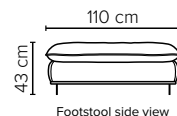

COMBINATIONS

Choose from available sofa models

bellus®

1. **SEAT:** Foam 35 kg + mix of feathers and shredded foam in separate bags with channels
2. **BACK:** Mix of feathers and shredded foam
   Fixed seat cushions and loose back cushions
3. **ARMREST:** Foam 25 kg

1. **DECO PILLOWS:** 1 deco pillow per armrest size 40×55 cm
2. **FRAME:** Plywood + wood
   No-Sag springs
3. **LEG OPTIONS:** Standard: Leg 127 (metal, height 15 cm)