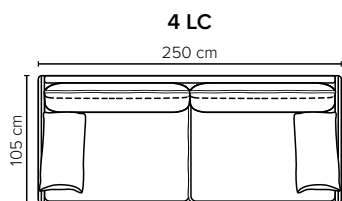

COMBINATIONS

Choose from available sofa models

bellus®

1. **SEAT:** Foam 35 kg + mix of feathers and shredded foam in separate bags with channels
2. **BACK:** Mix of feathers and shredded foam
   Fixed seat cushions and loose back cushions
3. **ARMREST:** Foam 25 kg

1. **DECO PILLOWS:** 1 deco pillow per armrest size 40×55 cm
2. **FRAME:** Plywood + wood
   No-Sag springs
3. **LEG OPTIONS:** Standard: Leg 127 (metal, height 15 cm)

Metal colors

MATTE
BLACK