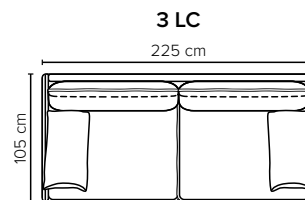

COMBINATIONS

Choose from available sofa models

bellus®

1. **SEAT:** Foam 35 kg + mix of feathers and shredded foam in separate bags with channels
2. **BACK:** Mix of feathers and shredded foam
   Fixed seat cushions and loose back cushions
3. **ARMREST:** Foam 25 kg

1. **DECO PILLOWS:** 1 deco pillow per armrest size 40×55 cm
2. **FRAME:** Plywood + wood
   No-Sag springs
3. **LEG OPTIONS:** Standard: Leg 127 (metal, height 15 cm)

Metal colors

MATTE
BLACK