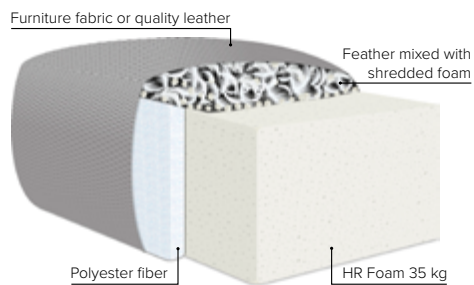

CHOOSE YOUR OWN COMBINATIONS

ALTO FOOTSTOOL DESIGN

COMBINATIONS

Choose from available sofa models

bellus®

- SEAT:** Foam 35 kg + mix of feathers and shredded foam in separate bags with channels
- BACK:** Mix of feathers and shredded foam
Fixed seat cushions and loose back cushions
- ARMREST:** Foam 25 kg

- DECO PILLOWS:** 1 deco pillow per armrest size 40×55 cm
- FRAME:** Plywood + wood
No-Sag springs
- LEG OPTIONS:** Standard: Leg 127 (metal, height 15 cm)

All measurements are approximate, +/- 3 cm. Sofa height measured with leg 127.
Please visit www.bellus.com for the latest product versions.