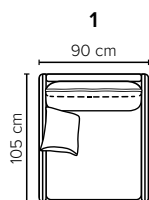

COMBINATIONS

Choose from available sofa models

bellus®

1. **SEAT:** Foam 35 kg + mix of feathers and shredded foam in separate bags with channels
2. **BACK:** Mix of feathers and shredded foam
   Fixed seat cushions and loose back cushions
3. **ARMREST:** Foam 25 kg

1. **DECO PILLOWS:** 1 deco pillow per armrest size 40×55 cm
2. **FRAME:** Plywood + wood
   No-Sag springs
3. **LEG OPTIONS:** Standard: Leg 127 (metal, height 15 cm)

Metal colors

MATTE
BLACK