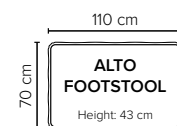

COMBINATIONS

Choose from available sofa models

bellus®

1. **SEAT:** Foam 35 kg + mix of feathers and shredded foam in separate bags with channels
2. **BACK:** Mix of feathers and shredded foam
   Fixed seat cushions and loose back cushions
3. **ARMREST:** Foam 25 kg

1. **DECO PILLOWS:** 1 deco pillow per armrest size 40×55 cm
2. **FRAME:** Plywood + wood
   No-Sag springs
3. **LEG OPTIONS:** Standard: Leg 127 (metal, height 15 cm)