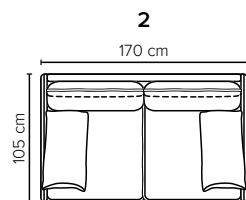

COMBINATIONS

Choose from available sofa models

bellus®

1. **SEAT:** Foam 35 kg + mix of feathers and shredded foam in separate bags with channels
2. **BACK:** Mix of feathers and shredded foam
   Fixed seat cushions and loose back cushions
3. **ARMREST:** Foam 25 kg

1. **DECO PILLOWS:** 1 deco pillow per armrest size 40×55 cm
2. **FRAME:** Plywood + wood
   No-Sag springs
3. **LEG OPTIONS:** Standard: Leg 127 (metal, height 15 cm)

Metal colors

MATTE
BLACK