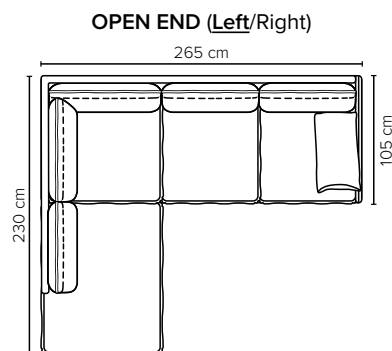

COMBINATIONS

Choose from available sofa models

bellus®

1. **SEAT:** Foam 35 kg + mix of feathers and shredded foam in separate bags with channels
2. **BACK:** Mix of feathers and shredded foam
   Fixed seat cushions and loose back cushions
3. **ARMREST:** Foam 25 kg

1. **DECO PILLOWS:** 1 deco pillow per armrest size 40×55 cm
2. **FRAME:** Plywood + wood
   No-Sag springs
3. **LEG OPTIONS:** Standard: Leg 127 (metal, height 15 cm)

Metal colors

MATTE
BLACK