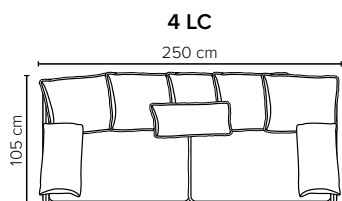

COMBINATIONS

Choose from available sofa models

bellus®

1. **SEAT:** Foam 35 kg + mix of feathers and shredded foam in separate bags with channels
2. **BACK:** Mix of feathers and shredded foam
   Fixed seat cushions and loose back cushions
3. **ARMREST:** Foam 25 kg

1. **DECO PILLOWS:** 1 deco pillow per armrest size 40×55 cm
2. **FRAME:** Plywood + wood
   No-Sag springs
3. **LEG OPTIONS:** Standard: Leg 127 (metal, height 15 cm)

Metal colors

MATTE BLACK