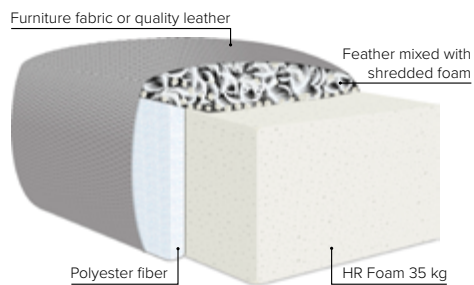

# ALLEGRO

Laidback look with loose pillows - a blissful comfort

bellus®

CHOOSE YOUR OWN COMBINATIONS

ALLEGRO FOOTSTOOL DESIGN

# COMBINATIONS

Choose from available sofa models

bellus®

- SEAT:** Foam 35 kg + mix of feathers and shredded foam in separate bags with channels
- BACK:** Mix of feathers and shredded foam  
Fixed seat cushions and loose back cushions
- ARMREST:** Foam 25 kg

- DECO PILLOWS:** 1 deco pillow per armrest size 40×55 cm
- FRAME:** Plywood + wood  
No-Sag springs
- LEG OPTIONS:** Standard: Leg 127 (metal, height 15 cm)

All measurements are approximate, +/- 3 cm. Sofa height measured with leg 127. Please visit [www.bellus.com](http://www.bellus.com) for the latest product versions.