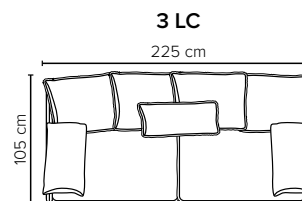

COMBINATIONS

Choose from available sofa models

bellus®

1. **SEAT:** Foam 35 kg + mix of feathers and shredded foam in separate bags with channels
2. **BACK:** Mix of feathers and shredded foam
   Fixed seat cushions and loose back cushions
3. **ARMREST:** Foam 25 kg

1. **DECO PILLOWS:** 1 deco pillow per armrest size 40×55 cm
2. **FRAME:** Plywood + wood
   No-Sag springs
3. **LEG OPTIONS:** Standard: Leg 127 (metal, height 15 cm)

Metal colors

MATTE BLACK