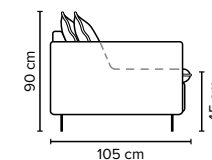

COMBINATIONS

Choose from available sofa models

bellus®

1. **SEAT:** Foam 35 kg + mix of feathers and shredded foam in separate bags with channels
2. **BACK:** Mix of feathers and shredded foam
   Fixed seat cushions and loose back cushions
3. **ARMREST:** Foam 25 kg

1. **DECO PILLOWS:** 1 deco pillow per armrest size 40×55 cm
2. **FRAME:** Plywood + wood
   No-Sag springs
3. **LEG OPTIONS:** Standard: Leg 127 (metal, height 15 cm)

Metal colors

MATTE BLACK