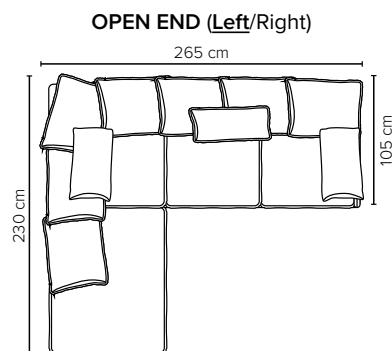

COMBINATIONS

Choose from available sofa models

bellus®

1. **SEAT:** Foam 35 kg + mix of feathers and shredded foam in separate bags with channels
2. **BACK:** Mix of feathers and shredded foam
   Fixed seat cushions and loose back cushions
3. **ARMREST:** Foam 25 kg

1. **DECO PILLOWS:** 1 deco pillow per armrest size 40×55 cm
2. **FRAME:** Plywood + wood
   No-Sag springs
3. **LEG OPTIONS:** Standard: Leg 127 (metal, height 15 cm)

Metal colors

MATTE BLACK