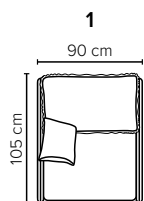

COMBINATIONS

Choose from available sofa models

bellus®

1. **SEAT:** Foam 35 kg + mix of feathers and shredded foam in separate bags with channels
2. **BACK:** Mix of feathers and shredded foam
   Fixed seat cushions and loose back cushions
3. **ARMREST:** Foam 25 kg

1. **DECO PILLOWS:** 1 deco pillow per armrest size 40×55 cm
2. **FRAME:** Plywood + wood
   No-Sag springs
3. **LEG OPTIONS:** Standard: Leg 127 (metal, height 15 cm)