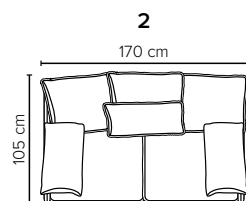

COMBINATIONS

Choose from available sofa models

bellus®

1. **SEAT:** Foam 35 kg + mix of feathers and shredded foam in separate bags with channels
2. **BACK:** Mix of feathers and shredded foam
   Fixed seat cushions and loose back cushions
3. **ARMREST:** Foam 25 kg

1. **DECO PILLOWS:** 1 deco pillow per armrest size 40×55 cm
2. **FRAME:** Plywood + wood
   No-Sag springs
3. **LEG OPTIONS:** Standard: Leg 127 (metal, height 15 cm)

Metal colors

MATTE BLACK