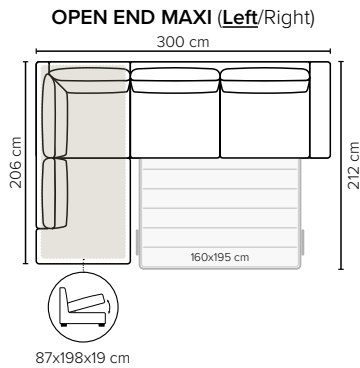

bellus®

Preston armrest options

*Standard armrest

Indicated models have a built-in storage box

SEAT: HR foam 35 kg covered with 200 g fiber
BACK: Foam 25 kg covered with 200-500 g fiber
 Loose seat cushions, fixed with Velcro to allow mechanism movement
DIV and Open End part: fixed seat cushions, loose back cushions

ARMREST AND LEG OPTIONS:

Armrests A and B

Standard: Leg 34 (wooden, h: 6 cm)
 Optional: Leg 31 (wooden or metal, h: 5 cm)

Armrest C (standard) Armrest D

Standard: Leg 6 (wooden or metal, h: 5 cm)
 Standard: Leg 32 (wooden or metal, h: 5 cm)

STORAGE BOX SIZES:

3 DIV: 80x128x19 cm
 4 DIV: 80x128x19 cm

OPEN END: 87x198x19 cm
 OPEN END MAXI: 87x198x19 cm

Wooden colors

Metal colors