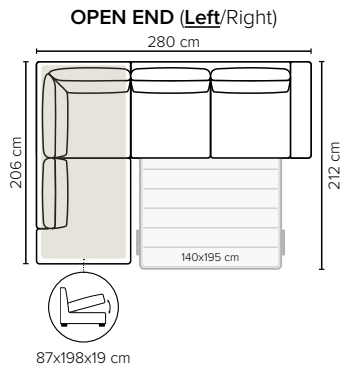

bellus®

Preston armrest options

*Standard armrest

Indicated models have a built-in storage box

SEAT: HR foam 35 kg covered with 200 g fiber
BACK: Foam 25 kg covered with 200-500 g fiber
 Loose seat cushions, fixed with Velcro to allow mechanism movement
DIV and Open End part: fixed seat cushions, loose back cushions

ARMREST AND LEG OPTIONS:

Armrests A and B

Standard: Leg 34 (wooden, h: 6 cm)
 Optional: Leg 31 (wooden or metal, h: 5 cm)

Armrest C (standard) Armrest D

Standard: Leg 6 (wooden or metal, h: 5 cm)
 Standard: Leg 32 (wooden or metal, h: 5 cm)

STORAGE BOX SIZES:

3 DIV: 80x128x19 cm
 4 DIV: 80x128x19 cm

OPEN END: 87x198x19 cm
 OPEN END MAXI: 87x198x19 cm

Wooden colors

Metal colors