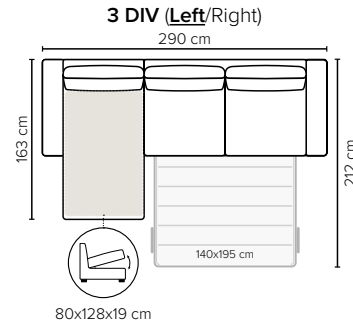

bellus®

Preston armrest options

*Standard armrest

Indicated models have a built-in storage box

SEAT: HR foam 35 kg covered with 200 g fiber
BACK: Foam 25 kg covered with 200-500 g fiber
 Loose seat cushions, fixed with Velcro to allow mechanism movement
DIV and Open End part: fixed seat cushions, loose back cushions

ARMREST AND LEG OPTIONS:

Armrests A and B

Standard: Leg 34 (wooden, h: 6 cm)
 Optional: Leg 31 (wooden or metal, h: 5 cm)

Armrest C (standard) Armrest D

Standard: Leg 6 (wooden or metal, h: 5 cm)
 Standard: Leg 32 (wooden or metal, h: 5 cm)

STORAGE BOX SIZES:

3 DIV: 80x128x19 cm
 4 DIV: 80x128x19 cm

OPEN END: 87x198x19 cm
 OPEN END MAXI: 87x198x19 cm

Wooden colors

Metal colors