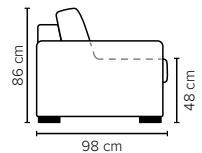

bellus®

Preston armrest options

*Standard armrest

Indicated models have a built-in storage box

SEAT: HR foam 35 kg covered with 200 g fiber
BACK: Foam 25 kg covered with 200-500 g fiber
 Loose seat cushions, fixed with Velcro to allow mechanism movement
DIV and Open End part: fixed seat cushions, loose back cushions

ARMREST AND LEG OPTIONS:

Armrests A and B

Standard: Leg 34 (wooden, h: 6 cm)
 Optional: Leg 31 (wooden or metal, h: 5 cm)

Armrest C (standard) Armrest D

Standard: Leg 6 (wooden or metal, h: 5 cm)
 Standard: Leg 32 (wooden or metal, h: 5 cm)

STORAGE BOX SIZES:

3 DIV: 80x128x19 cm
 4 DIV: 80x128x19 cm

OPEN END: 87x198x19 cm
 OPEN END MAXI: 87x198x19 cm

Wooden colors

Metal colors