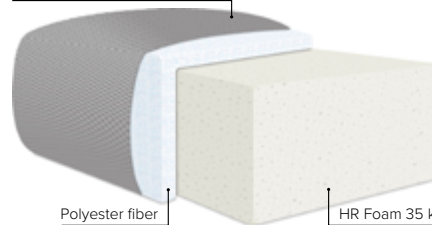

PRESTON

A multifunctional sofa bed

bellus[®]

GOOD SLEEP SOFA

Furniture fabric or quality leather

SEVERAL SLEEP COMFORT OPTIONS

COMBINATIONS

Choose from available sofa models

bellus®

Preston armrest options

*Standard armrest

Indicated models have a built-in storage box

SEAT: HR foam 35 kg covered with 200 g fiber
BACK: Foam 25 kg covered with 200-500 g fiber
 Loose seat cushions, fixed with Velcro to allow mechanism movement
DIV and Open End part: fixed seat cushions, loose back cushions

ARMREST: Foam 25-30 kg
DECO PILLOWS: Not included in this sofa model
 Additional pillows can be ordered separately
FRAME: Plywood + wood
 No-Sag springs
MATTRESS: **Standard:** Bonnell
Optional: Pocket or Memory