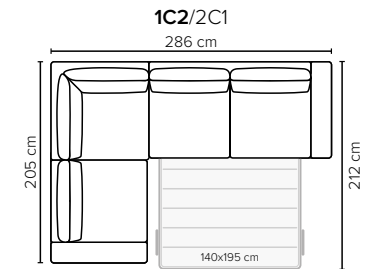

bellus®

Preston armrest options

*Standard armrest

Indicated models have a built-in storage box

SEAT: HR foam 35 kg covered with 200 g fiber
BACK: Foam 25 kg covered with 200-500 g fiber
 Loose seat cushions, fixed with Velcro to allow mechanism movement
DIV and Open End part: fixed seat cushions, loose back cushions

ARMREST AND LEG OPTIONS:

Armrests A and B

Standard: Leg 34 (wooden, h: 6 cm)
 Optional: Leg 31 (wooden or metal, h: 5 cm)

Armrest C (standard) Armrest D

Standard: Leg 6 (wooden or metal, h: 5 cm)
 Standard: Leg 32 (wooden or metal, h: 5 cm)

STORAGE BOX SIZES:

3 DIV: 80x128x19 cm
 4 DIV: 80x128x19 cm

OPEN END: 87x198x19 cm
 OPEN END MAXI: 87x198x19 cm

Wooden colors

Metal colors