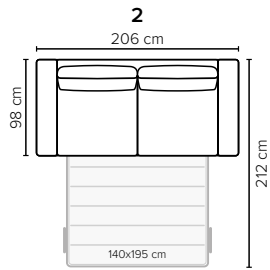

bellus®

Preston armrest options

*Standard armrest

Indicated models have a built-in storage box

SEAT: HR foam 35 kg covered with 200 g fiber
BACK: Foam 25 kg covered with 200-500 g fiber
 Loose seat cushions, fixed with Velcro to allow mechanism movement
DIV and Open End part: fixed seat cushions, loose back cushions

ARMREST AND LEG OPTIONS:

Armrests A and B

Standard: Leg 34 (wooden, h: 6 cm)
 Optional: Leg 31 (wooden or metal, h: 5 cm)

Armrest C (standard) Armrest D

Standard: Leg 6 (wooden or metal, h: 5 cm)
 Standard: Leg 32 (wooden or metal, h: 5 cm)

STORAGE BOX SIZES:

3 DIV: 80x128x19 cm
 4 DIV: 80x128x19 cm

OPEN END: 87x198x19 cm
 OPEN END MAXI: 87x198x19 cm

Wooden colors

Metal colors