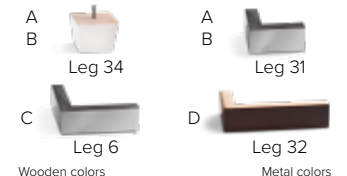

ARMREST AND LEG OPTIONS:

Armrests A and B

Standard: Leg 34 (wooden, h: 6 cm)
 Optional: Leg 31 (wooden or metal, h: 5 cm)

Armrest C (standard) Armrest D

Standard: Leg 6 (wooden or metal, h: 5 cm)
 Standard: Leg 32 (wooden or metal, h: 5 cm)

STORAGE BOX SIZES:

3 DIV: 80x128x19 cm
 4 DIV: 80x128x19 cm

OPEN END: 87x198x19 cm
 OPEN END MAXI: 87x198x19 cm

Wooden colors

Metal colors