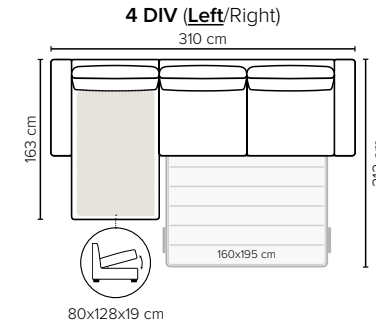

bellus®

Preston armrest options

*Standard armrest

Indicated models have a built-in storage box

SEAT: HR foam 35 kg covered with 200 g fiber
BACK: Foam 25 kg covered with 200-500 g fiber
 Loose seat cushions, fixed with Velcro to allow mechanism movement
DIV and Open End part: fixed seat cushions, loose back cushions

ARMREST AND LEG OPTIONS:

Armrests A and B

Standard: Leg 34 (wooden, h: 6 cm)
 Optional: Leg 31 (wooden or metal, h: 5 cm)

Armrest C (standard) Armrest D

Standard: Leg 6 (wooden or metal, h: 5 cm)
 Standard: Leg 32 (wooden or metal, h: 5 cm)

STORAGE BOX SIZES:

3 DIV: 80x128x19 cm
 4 DIV: 80x128x19 cm

OPEN END: 87x198x19 cm
 OPEN END MAXI: 87x198x19 cm

Wooden colors

Metal colors