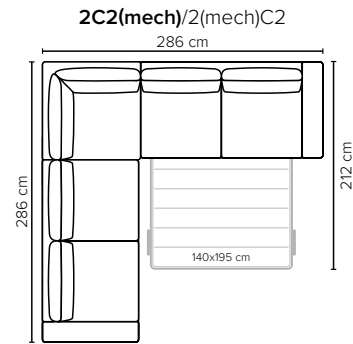

bellus®

Preston armrest options

*Standard armrest

Indicated models have a built-in storage box

SEAT: HR foam 35 kg covered with 200 g fiber
BACK: Foam 25 kg covered with 200-500 g fiber
 Loose seat cushions, fixed with Velcro to allow mechanism movement
DIV and Open End part: fixed seat cushions, loose back cushions

ARMREST AND LEG OPTIONS:

Armrests A and B

Standard: Leg 34 (wooden, h: 6 cm)
 Optional: Leg 31 (wooden or metal, h: 5 cm)

Armrest C (standard) Armrest D

Standard: Leg 6 (wooden or metal, h: 5 cm)
 Standard: Leg 32 (wooden or metal, h: 5 cm)

STORAGE BOX SIZES:

3 DIV: 80x128x19 cm
 4 DIV: 80x128x19 cm

OPEN END: 87x198x19 cm
 OPEN END MAXI: 87x198x19 cm

Wooden colors

Metal colors