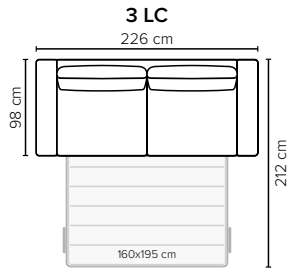

bellus®

Preston armrest options

*Standard armrest

Indicated models have a built-in storage box

SEAT: HR foam 35 kg covered with 200 g fiber
BACK: Foam 25 kg covered with 200-500 g fiber
 Loose seat cushions, fixed with Velcro to allow mechanism movement
DIV and Open End part: fixed seat cushions, loose back cushions

ARMREST AND LEG OPTIONS:

Armrests A and B

Standard: Leg 34 (wooden, h: 6 cm)
 Optional: Leg 31 (wooden or metal, h: 5 cm)

Armrest C (standard) Armrest D

Standard: Leg 6 (wooden or metal, h: 5 cm)
 Standard: Leg 32 (wooden or metal, h: 5 cm)

STORAGE BOX SIZES:

3 DIV: 80x128x19 cm
 4 DIV: 80x128x19 cm

OPEN END: 87x198x19 cm
 OPEN END MAXI: 87x198x19 cm

Wooden colors

Metal colors