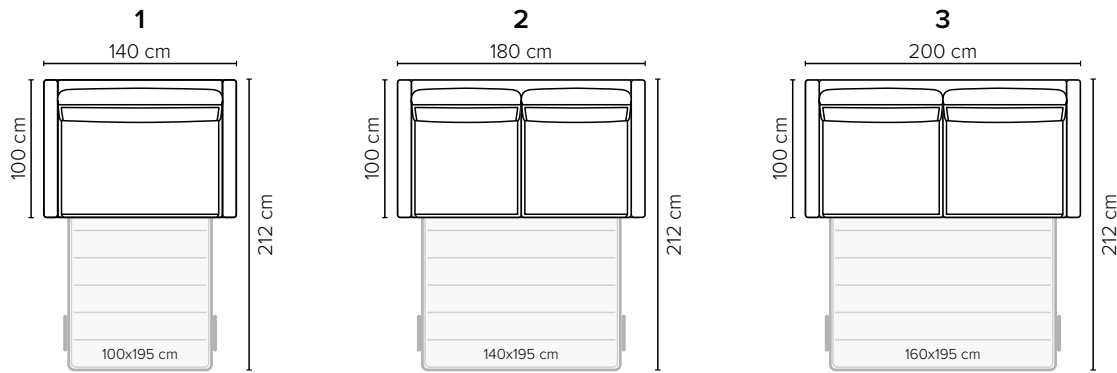

# NORD

A tailor-made sofa bed

bellus®

GOOD SLEEP SOFA

SEVERAL SLEEP COMFORT OPTIONS

- SEAT:** HR foam 35 kg + on top feather mixed with shredded foam
- BACK:** Siliconized polyester fiber  
Loose seat cushions and loose back cushions, fixed with Velcro to allow mechanism movement
- ARMREST:** Foam 25-30 kg