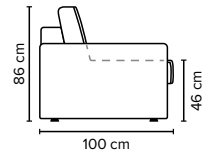

# NORD

A tailor-made sofa bed

bellus®

GOOD SLEEP SOFA

SEVERAL SLEEP COMFORT OPTIONS

- SEAT:** HR foam 35 kg + on top feather mixed with shredded foam
- BACK:** Siliconized polyester fiber  
Loose seat cushions and loose back cushions, fixed with Velcro to allow mechanism movement
- ARMREST:** Foam 25-30 kg