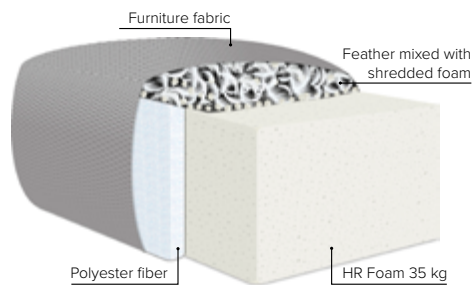

# NORD

A tailor-made sofa bed

bellus®

GOOD SLEEP SOFA

SEVERAL SLEEP COMFORT OPTIONS

- SEAT:** HR foam 35 kg + on top feather mixed with shredded foam
- BACK:** Siliconized polyester fiber  
Loose seat cushions and loose back cushions, fixed with Velcro to allow mechanism movement
- ARMREST:** Foam 25-30 kg

- DECO PILLOWS:** Not included in this sofa model  
Additional pillows can be ordered separately
- FRAME:** Plywood + wood
- MATTRESS:** Standard: Bonnell  
Optional: Pocket or Memory
- LEG OPTIONS:** No leg choices available for this sofa