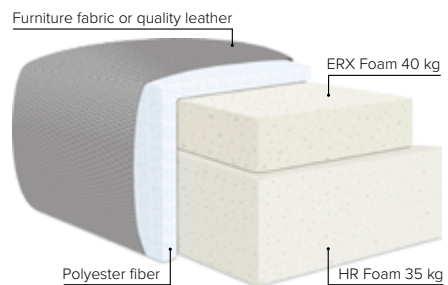

# LUCAS

Sofa bed made even better - sleek proportions, thickly padded comfort from sitting to snoozing

bellus<sup>®</sup>

GOOD SLEEP SOFA

STORAGE POSSIBILITIES INSIDE

# COMBINATIONS

Choose from available sofa models

bellus®

- SEAT/BED:** HR Foam 35 kg + ERX Foam 40 kg covered with 200 g fiber
- BACK:** Siliconized polyester fiber  
Fixed seat cushions and loose back cushions
- ARMREST:** Foam 25-30 kg

- DECO PILLOWS:** Not included in this sofa model  
Additional pillows can be ordered separately
- FRAME:** Plywood + wood  
Slats
- LEG OPTIONS:** No leg choices available for this sofa