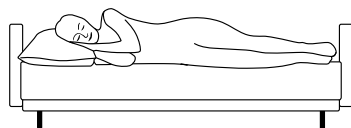

# LUCAS

Sofa bed made even better - sleek proportions, thickly padded comfort from sitting to snoozing

bellus<sup>®</sup>

GOOD SLEEP SOFA

STORAGE POSSIBILITIES INSIDE

# COMBINATIONS

Choose from available sofa models

bellus®

- SEAT/BED:** HR Foam 35 kg + ERX Foam 40 kg covered with 200 g fiber
- BACK:** Siliconized polyester fiber  
Fixed seat cushions and loose back cushions
- ARMREST:** Foam 25-30 kg