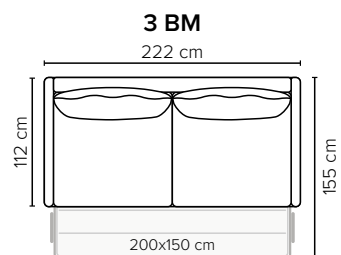

# COMBINATIONS

Choose from available sofa models

bellus®

- SEAT/BED:** HR Foam 35 kg + ERX Foam 40 kg covered with 200 g fiber
- BACK:** Siliconized polyester fiber  
Fixed seat cushions and loose back cushions
- ARMREST:** Foam 25-30 kg