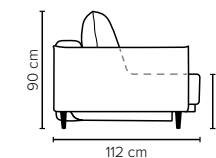

# COMBINATIONS

Choose from available sofa models

bellus®

- SEAT/BED:** HR Foam 35 kg + ERX Foam 40 kg covered with 200 g fiber
- BACK:** Siliconized polyester fiber  
Fixed seat cushions and loose back cushions
- ARMREST:** Foam 25-30 kg