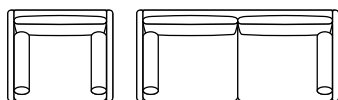

COLORADO

Elegant and slim-framed sofa

bellus[®]

CHOOSE YOUR OWN COMBINATIONS

SEVERAL LEG CHOICES

COMBINATIONS

Choose from available sofa models

bellus®

SEAT: Foam 35 kg + mix of feathers and shredded foam in separate bags with channels

BACK: Mix of feathers and shredded foam

Loose seat cushions and loose back cushions

ARMREST: Foam 25-30 kg

DECO PILLOWS: 1 tube pillow per armrest