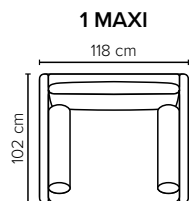

SEAT: Foam 35 kg + mix of feathers and shredded foam in separate bags with channels

BACK: Mix of feathers and shredded foam

Loose seat cushions and loose back cushions

ARMREST: Foam 25-30 kg

DECO PILLOWS: 1 tube pillow per armrest

FRAME: Plywood + wood
No-Sag springs

LEG OPTIONS: Standard: Leg 48 (metal, height 12 cm)
Optional: Leg 10 (metal, height 12 cm)
Optional: Leg 126 (metal, height 12 cm)

Metal colors