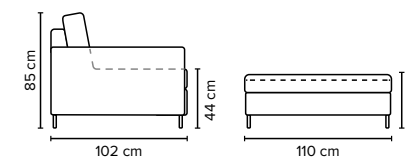

SEAT: Foam 35 kg + mix of feathers and shredded foam in separate bags with channels

BACK: Mix of feathers and shredded foam

Loose seat cushions and loose back cushions

ARMREST: Foam 25-30 kg

DECO PILLOWS: 1 tube pillow per armrest

FRAME: Plywood + wood
No-Sag springs

LEG OPTIONS: Standard: Leg 48 (metal, height 12 cm)
Optional: Leg 10 (metal, height 12 cm)
Optional: Leg 126 (metal, height 12 cm)

Metal colors