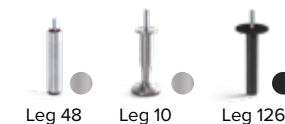

SEAT: Foam 35 kg + mix of feathers and shredded foam in separate bags with channels

BACK: Mix of feathers and shredded foam

Loose seat cushions and loose back cushions

ARMREST: Foam 25-30 kg

DECO PILLOWS: 1 tube pillow per armrest

FRAME: Plywood + wood
No-Sag springs

LEG OPTIONS: Standard: Leg 48 (metal, height 12 cm)
Optional: Leg 10 (metal, height 12 cm)
Optional: Leg 126 (metal, height 12 cm)

Metal colors