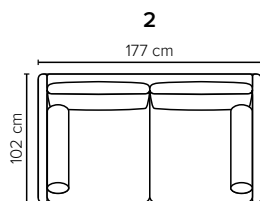

SEAT: Foam 35 kg + mix of feathers and shredded foam in separate bags with channels

BACK: Mix of feathers and shredded foam

Loose seat cushions and loose back cushions

ARMREST: Foam 25-30 kg

DECO PILLOWS: 1 tube pillow per armrest

FRAME: Plywood + wood
No-Sag springs

LEG OPTIONS: Standard: Leg 48 (metal, height 12 cm)
Optional: Leg 10 (metal, height 12 cm)
Optional: Leg 126 (metal, height 12 cm)

Metal colors