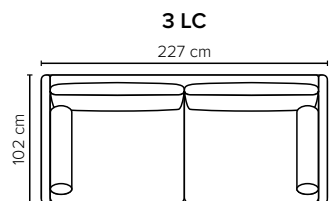

SEAT: Foam 35 kg + mix of feathers and shredded foam in separate bags with channels

BACK: Mix of feathers and shredded foam

Loose seat cushions and loose back cushions

ARMREST: Foam 25-30 kg

DECO PILLOWS: 1 tube pillow per armrest

FRAME: Plywood + wood
No-Sag springs

LEG OPTIONS: Standard: Leg 48 (metal, height 12 cm)
Optional: Leg 10 (metal, height 12 cm)
Optional: Leg 126 (metal, height 12 cm)

Metal colors