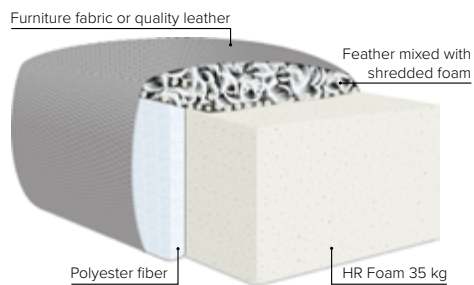

COLORADO

Elegant and slim-framed sofa

bellus[®]

CHOOSE YOUR OWN COMBINATIONS

SEVERAL LEG CHOICES

COMBINATIONS

Choose from available sofa models

bellus®

SEAT: Foam 35 kg + mix of feathers and shredded foam in separate bags with channels

BACK: Mix of feathers and shredded foam

Loose seat cushions and loose back cushions

ARMREST: Foam 25-30 kg

DECO PILLOWS: 1 tube pillow per armrest

FRAME: Plywood + wood
No-Sag springs

LEG OPTIONS: Standard: Leg 48 (metal, height 12 cm)
Optional: Leg 10 (metal, height 12 cm)
Optional: Leg 126 (metal, height 12 cm)

Metal colors