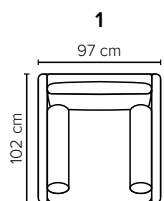

SEAT: Foam 35 kg + mix of feathers and shredded foam in separate bags with channels

BACK: Mix of feathers and shredded foam

Loose seat cushions and loose back cushions

ARMREST: Foam 25-30 kg

DECO PILLOWS: 1 tube pillow per armrest

FRAME: Plywood + wood
No-Sag springs

LEG OPTIONS: Standard: Leg 48 (metal, height 12 cm)
Optional: Leg 10 (metal, height 12 cm)
Optional: Leg 126 (metal, height 12 cm)

Metal colors