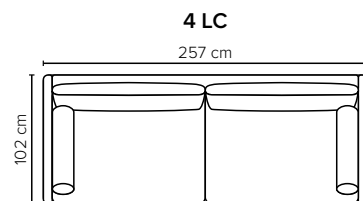

SEAT: Foam 35 kg + mix of feathers and shredded foam in separate bags with channels

BACK: Mix of feathers and shredded foam

Loose seat cushions and loose back cushions

ARMREST: Foam 25-30 kg

DECO PILLOWS: 1 tube pillow per armrest

FRAME: Plywood + wood
No-Sag springs

LEG OPTIONS: Standard: Leg 48 (metal, height 12 cm)
Optional: Leg 10 (metal, height 12 cm)
Optional: Leg 126 (metal, height 12 cm)

Metal colors