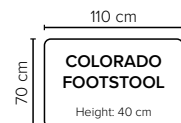

COMBINATIONS

Choose from available sofa models

bellus®