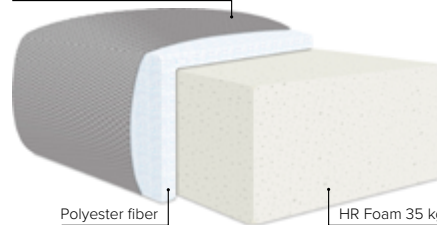

GOOD SLEEP SOFA

Furniture fabric or quality leather

Polyester fiber

HR Foam 35 kg

SEVERAL SLEEP COMFORT OPTIONS

COMBINATIONS

Choose from available sofa models

bellus®

- SEAT:** HR foam 35 kg covered with 200 g fiber
- BACK:** Foam 25 kg covered with 200 g fiber
Loose seat cushions, fixed with Velcro to allow mechanism movement, loose back cushions
- ARMREST:** Foam 25-30 kg

- DECO PILLOWS:** Not included in this sofa model
Additional pillows can be ordered separately
- FRAME:** Plywood + wood
- MATTRESS:** **Standard:** Bonnell
Optional: Pocket or Memory
- LEG OPTIONS:** No leg choices available for this sofa