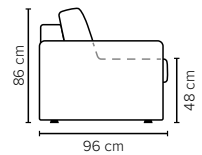

- SEAT:** HR foam 35 kg covered with 200 g fiber
- BACK:** Foam 25 kg covered with 200 g fiber
Loose seat cushions, fixed with Velcro to allow mechanism movement, loose back cushions
- ARMREST:** Foam 25-30 kg