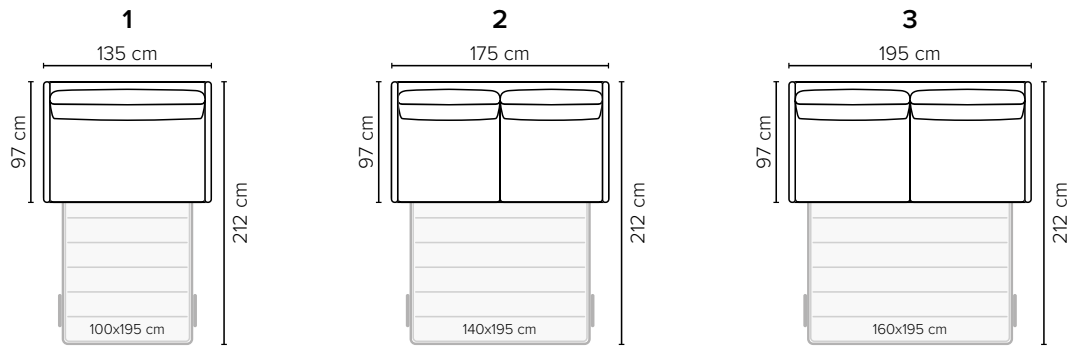

GOOD SLEEP SOFA

Furniture fabric or quality leather

Polyester fiber

HR Foam 35 kg

SEVERAL SLEEP COMFORT OPTIONS

COMBINATIONS

Choose from available sofa models

bellus®