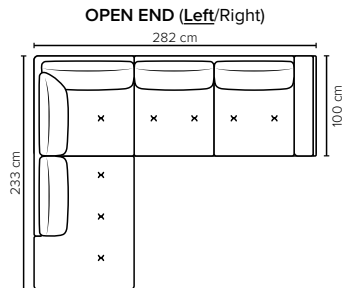

COMBINATIONS Choose from available sofa models

bellus®