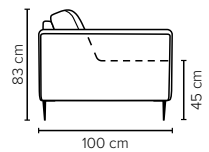

COMBINATIONS Choose from available sofa models

bellus®

- **SEAT:** **Cloud System:** Pocket springs + HR Foam 35 kg covered with memory foam and 200 g fiber
- **BACK:** Siliconized polyester fiber
  Fixed seat cushions, fixed back cushions
- **ARMREST:** Foam 25-30 kg

- **Armrest pillow:** Foam 25 kg + siliconized polyester fiber 300-600 g
- **DECO PILLOWS:** Not included in this sofa model
  Additional pillows can be ordered separately
- **FRAME:** Plywood + wood + foam 25 kg
- **LEG OPTIONS:** Standard: Leg 15 (metal, h: 17 cm)