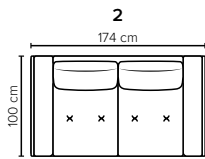

COMBINATIONS Choose from available sofa models

bellus®