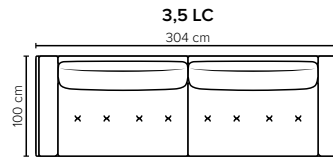

COMBINATIONS Choose from available sofa models

bellus®