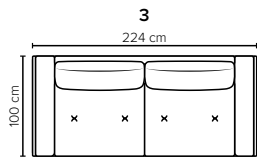

COMBINATIONS Choose from available sofa models

bellus®