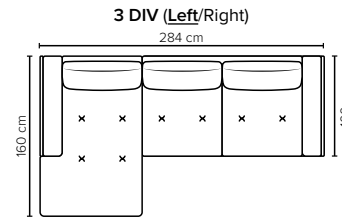

COMBINATIONS Choose from available sofa models

bellus®