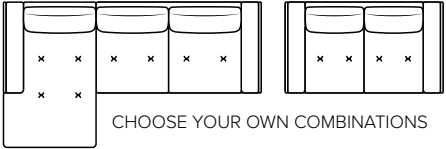

# COMBINATIONS Choose from available sofa models

bellus®

**NANTES FOOTSTOOL**  
Height: 43 cm

- SEAT:** **Cloud System:** Pocket springs + HR Foam 35 kg covered with memory foam and 200 g fiber
- BACK:** Siliconized polyester fiber  
Fixed seat cushions, fixed back cushions
- ARMREST:** Foam 25-30 kg