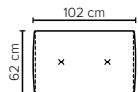

COMBINATIONS Choose from available sofa models

bellus®

NANTES FOOTSTOOL
Height: 43 cm