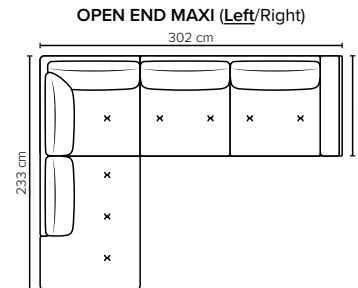

COMBINATIONS Choose from available sofa models

bellus®