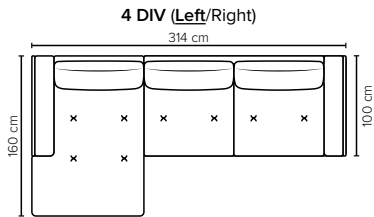

COMBINATIONS Choose from available sofa models

bellus®