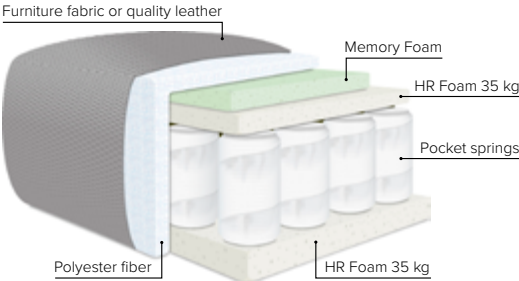

# COMBINATIONS Choose from available sofa models

bellus®

**NANTES FOOTSTOOL**  
Height: 43 cm

- SEAT:** **Cloud System:** Pocket springs + HR Foam 35 kg covered with memory foam and 200 g fiber
- BACK:** Siliconized polyester fiber  
Fixed seat cushions, fixed back cushions
- ARMREST:** Foam 25-30 kg

- Armrest pillow:** Foam 25 kg + siliconized polyester fiber 300-600 g
- DECO PILLOWS:** Not included in this sofa model  
Additional pillows can be ordered separately
- FRAME:** Plywood + wood + foam 25 kg
- LEG OPTIONS:** Standard: Leg 15 (metal, h: 17 cm)

All measurements are approximate, +/- 3 cm. Sofa height measured with leg 15.  
Please visit [www.bellus.com](http://www.bellus.com) for the latest product versions.