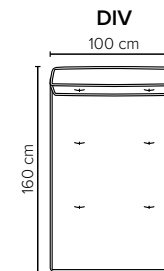

SEAT: Cloud System: Pocket springs + HR Foam 35 kg covered with memory foam and 200 g fiber

BACK: Silicized polyester fiber
Fixed seat cushions and loose back cushions

ARMREST: Foam 25-30 kg

DECO PILLOWS: 1 deco pillow per armrest size 40x40 cm
2 deco pillows per corner size 40x40 cm

FRAME: Plywood + wood
No-Sag springs

LEG OPTIONS: Standard: floating/hidden legs (wooden, h: 5 cm)
Optional: Leg 72 (wooden, h: 8 cm)

Wooden colors

BLACK