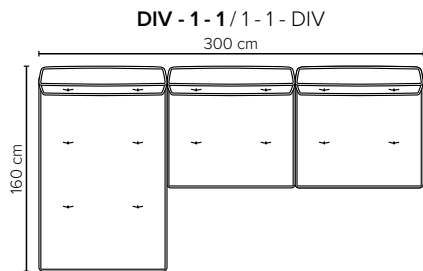

SEAT: Cloud System: Pocket springs + HR Foam 35 kg covered with memory foam and 200 g fiber

BACK: Silicized polyester fiber
Fixed seat cushions and loose back cushions

ARMREST: Foam 25-30 kg

DECO PILLOWS: 1 deco pillow per armrest size 40x40 cm
2 deco pillows per corner size 40x40 cm

FRAME: Plywood + wood
No-Sag springs

LEG OPTIONS: Standard: floating/hidden legs (wooden, h: 5 cm)
Optional: Leg 72 (wooden, h: 8 cm)

Wooden colors

BLACK