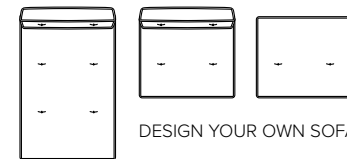

# bellus<sup>®</sup>

**SEAT:** Cloud System: Pocket springs + HR Foam 35 kg covered with memory foam and 200 g fiber

**BACK:** Silicized polyester fiber  
Fixed seat cushions and loose back cushions

**ARMREST:** Foam 25-30 kg