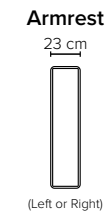

SEAT: Cloud System: Pocket springs + HR Foam 35 kg covered with memory foam and 200 g fiber

BACK: Silicized polyester fiber
Fixed seat cushions and loose back cushions

ARMREST: Foam 25-30 kg

DECO PILLOWS: 1 deco pillow per armrest size 40x40 cm
2 deco pillows per corner size 40x40 cm

FRAME: Plywood + wood
No-Sag springs

LEG OPTIONS: Standard: floating/hidden legs (wooden, h: 5 cm)
Optional: Leg 72 (wooden, h: 8 cm)

Wooden colors

BLACK