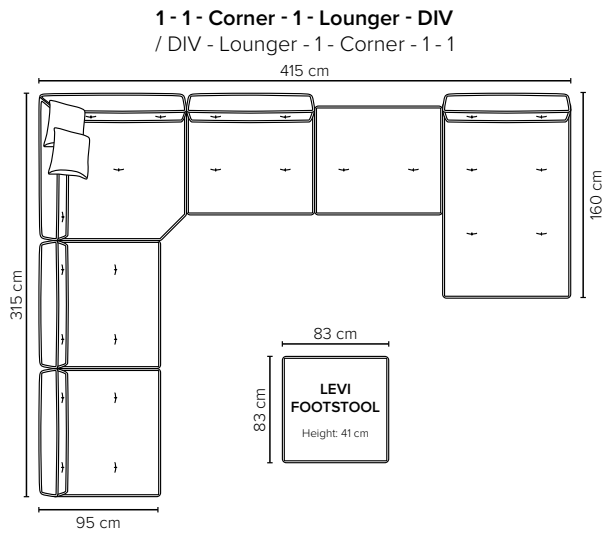

# bellus<sup>®</sup>

**SEAT:** Cloud System: Pocket springs + HR Foam 35 kg covered with memory foam and 200 g fiber

**BACK:** Silicized polyester fiber  
Fixed seat cushions and loose back cushions

**ARMREST:** Foam 25-30 kg

**DECO PILLOWS:** 1 deco pillow per armrest size 40x40 cm  
2 deco pillows per corner size 40x40 cm

**FRAME:** Plywood + wood  
No-Sag springs

**LEG OPTIONS:** Standard: floating/hidden legs (wooden, h: 5 cm)  
Optional: Leg 72 (wooden, h: 8 cm)