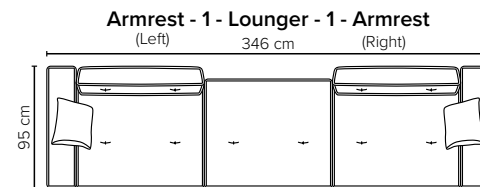

# bellus<sup>®</sup>

**SEAT:** Cloud System: Pocket springs + HR Foam 35 kg covered with memory foam and 200 g fiber

**BACK:** Silicized polyester fiber  
Fixed seat cushions and loose back cushions

**ARMREST:** Foam 25-30 kg

**DECO PILLOWS:** 1 deco pillow per armrest size 40x40 cm  
2 deco pillows per corner size 40x40 cm

**FRAME:** Plywood + wood  
No-Sag springs

**LEG OPTIONS:** Standard: floating/hidden legs (wooden, h: 5 cm)  
Optional: Leg 72 (wooden, h: 8 cm)