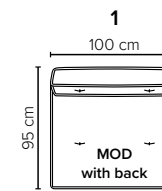

SEAT: Cloud System: Pocket springs + HR Foam 35 kg covered with memory foam and 200 g fiber

BACK: Silicized polyester fiber
Fixed seat cushions and loose back cushions

ARMREST: Foam 25-30 kg

DECO PILLOWS: 1 deco pillow per armrest size 40x40 cm
2 deco pillows per corner size 40x40 cm

FRAME: Plywood + wood
No-Sag springs

LEG OPTIONS: Standard: floating/hidden legs (wooden, h: 5 cm)
Optional: Leg 72 (wooden, h: 8 cm)

Wooden colors

BLACK