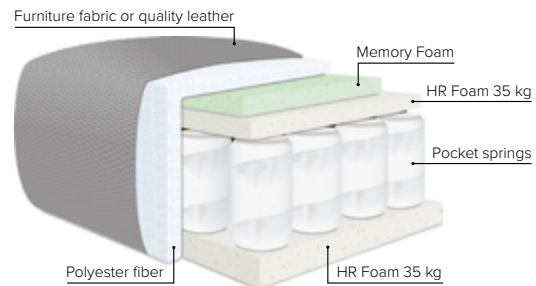

# bellus<sup>®</sup>

**SEAT:** Cloud System: Pocket springs + HR Foam 35 kg covered with memory foam and 200 g fiber

**BACK:** Silicized polyester fiber  
Fixed seat cushions and loose back cushions

**ARMREST:** Foam 25-30 kg

**DECO PILLOWS:** 1 deco pillow per armrest size 40x40 cm  
2 deco pillows per corner size 40x40 cm

**FRAME:** Plywood + wood  
No-Sag springs

**LEG OPTIONS:** Standard: floating/hidden legs (wooden, h: 5 cm)  
Optional: Leg 72 (wooden, h: 8 cm)