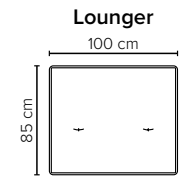

# bellus<sup>®</sup>

**SEAT:** Cloud System: Pocket springs + HR Foam 35 kg covered with memory foam and 200 g fiber

**BACK:** Silicized polyester fiber  
Fixed seat cushions and loose back cushions

**ARMREST:** Foam 25-30 kg

**DECO PILLOWS:** 1 deco pillow per armrest size 40x40 cm  
2 deco pillows per corner size 40x40 cm

**FRAME:** Plywood + wood  
No-Sag springs

**LEG OPTIONS:** Standard: floating/hidden legs (wooden, h: 5 cm)  
Optional: Leg 72 (wooden, h: 8 cm)