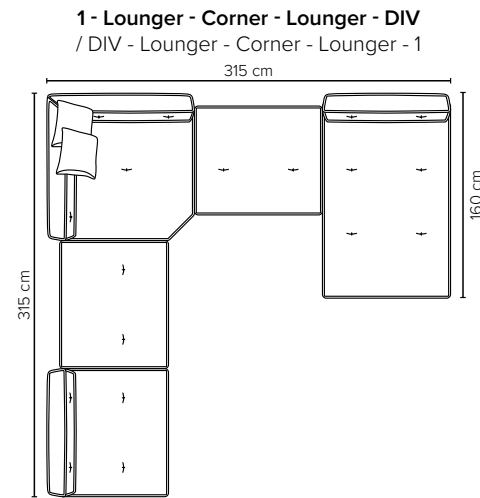

# bellus<sup>®</sup>

**SEAT:** Cloud System: Pocket springs + HR Foam 35 kg covered with memory foam and 200 g fiber

**BACK:** Silicized polyester fiber  
Fixed seat cushions and loose back cushions

**ARMREST:** Foam 25-30 kg

**DECO PILLOWS:** 1 deco pillow per armrest size 40x40 cm  
2 deco pillows per corner size 40x40 cm

**FRAME:** Plywood + wood  
No-Sag springs

**LEG OPTIONS:** Standard: floating/hidden legs (wooden, h: 5 cm)  
Optional: Leg 72 (wooden, h: 8 cm)