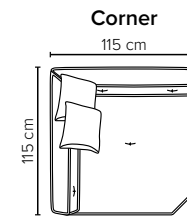

SEAT: Cloud System: Pocket springs + HR Foam 35 kg covered with memory foam and 200 g fiber

BACK: Silicized polyester fiber
Fixed seat cushions and loose back cushions

ARMREST: Foam 25-30 kg

DECO PILLOWS: 1 deco pillow per armrest size 40x40 cm
2 deco pillows per corner size 40x40 cm

FRAME: Plywood + wood
No-Sag springs

LEG OPTIONS: Standard: floating/hidden legs (wooden, h: 5 cm)
Optional: Leg 72 (wooden, h: 8 cm)

Wooden colors

BLACK