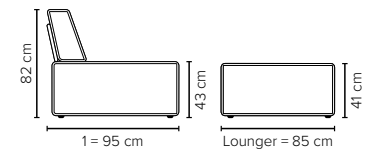

SEAT: Cloud System: Pocket springs + HR Foam 35 kg covered with memory foam and 200 g fiber

BACK: Silicized polyester fiber
Fixed seat cushions and loose back cushions

ARMREST: Foam 25-30 kg

DECO PILLOWS: 1 deco pillow per armrest size 40x40 cm
2 deco pillows per corner size 40x40 cm

FRAME: Plywood + wood
No-Sag springs

LEG OPTIONS: Standard: floating/hidden legs (wooden, h: 5 cm)
Optional: Leg 72 (wooden, h: 8 cm)

Wooden colors

BLACK