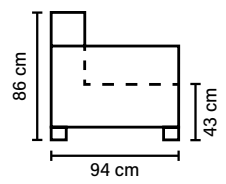

LEG OPTIONS

Available in fabrics
www.bellus.com

Wooden leg colors						Metal leg colors	
BLACK	DARK BROWN	WALNUT	OAK	BEECH	WHITE	STAINLESS STEEL	MATTE BLACK