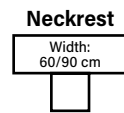

LEG OPTIONS

Available in fabrics
www.bellus.com

Wooden leg colors						Metal leg colors	
BLACK	DARK BROWN	WALNUT	OAK	BEECH	WHITE	STAINLESS STEEL	MATTE BLACK