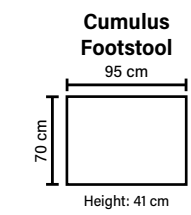

LEG OPTIONS

Available in fabrics
www.bellus.com

Wooden leg colors						Metal leg colors	
BLACK	DARK BROWN	WALNUT	OAK	BEECH	WHITE	STAINLESS STEEL	MATTE BLACK